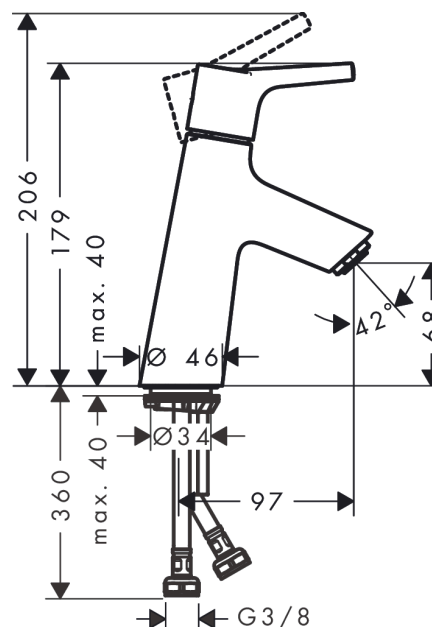

Talis S
Single lever basin mixer 80 without waste
 Surfaces: **chrome** Art. no. : **72012000**

Description

product features

- ComfortZone 80 provides space for greater freedom of movement
- free-standing installation
- spout 97 mm long
- normal spray
- Flow rate (at 3 bar): 5 l/min
- ceramic cartridge
- QuickClean technology for easy limescale removal
- WRAS 1609018
- WRAS 1609018

Article Details

Price excl. VAT

£ 124.17

Technology

Certificates

Product image

Scale drawing

Flowchart