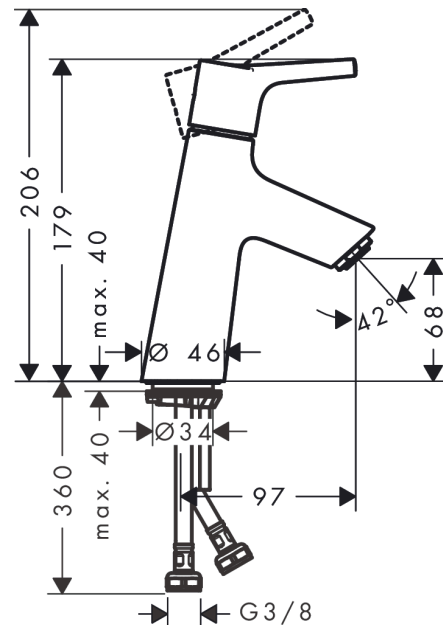

#### product features

- Consists of: single lever basin mixer, waste set
- ComfortZone 80 provides space for greater freedom of movement
- free-standing installation
- spout 97 mm long
- normal spray
- Flow rate (at 3 bar): 5 l/min
- ceramic cartridge
- push-open waste 1¼"
- Material waste set: metal
- QuickClean technology for easy limescale removal
- WRAS 1609018
- WRAS 1609018

### Scale drawing