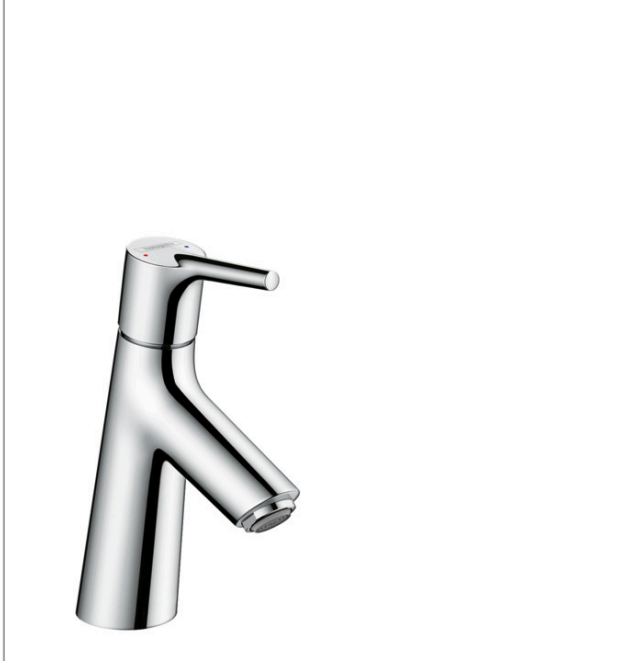

Talis S
Single lever basin mixer 80 with pop-up waste
 Surfaces: **chrome** Art. no. : **72010000**

Description

product features

- Consists of: single lever basin mixer, waste set
- ComfortZone 80 provides space for greater freedom of movement
- free-standing installation
- spout 97 mm long
- normal spray
- Flow rate (at 3 bar): 5 l/min
- ceramic cartridge
- pop-up waste set 1¼"
- Material waste set: metal
- QuickClean technology for easy limescale removal
- operating pressure: min 1 bar/max 10 bar
- WRAS 1609018
- WRAS 1609018

Article Details

Price excl. VAT

£ 130.00

Technology

Certificates

Product image

Scale drawing

Talis S
Single lever basin mixer 80 with pop-up waste
 Surfaces: **chrome** Art. no. : **72010000**