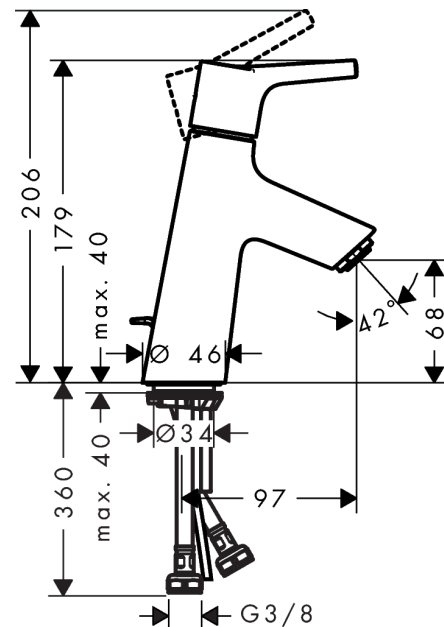

Talis S
Single lever basin mixer 80 with pop-up waste
 Surfaces: **chrome** Art. no. : **72010000**

Description

product features

- Consists of: single lever basin mixer, waste set
- ComfortZone 80 provides space for greater freedom of movement
- free-standing installation
- spout 97 mm long
- normal spray
- Flow rate (at 3 bar): 5 l/min
- ceramic cartridge
- pop-up waste set 1¼"
- Material waste set: metal
- QuickClean technology for easy limescale removal
- operating pressure: min 1 bar/max 10 bar
- WRAS 1609018
- WRAS 1609018

Article Details

Price excl. VAT

£ 130.00

Technology

Certificates

Product image

Scale drawing

Talis S
Single lever basin mixer 80 with pop-up waste
 Surfaces: **chrome** Art. no. : **72010000**