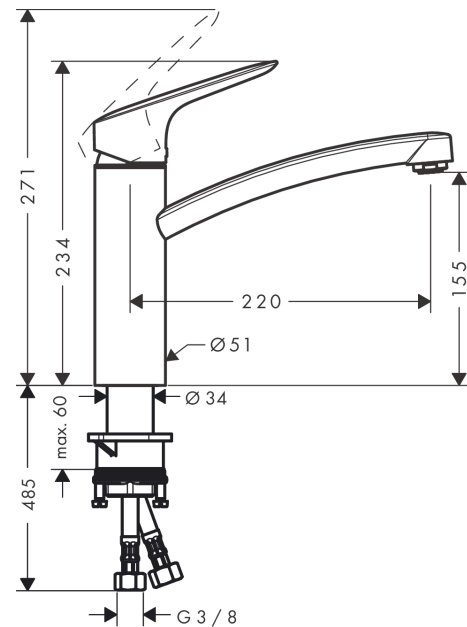

Logis M31

Single lever kitchen mixer 160, CoolStart, EcoSmart, single spray mode

Surfaces: chrome Art. no. : 71839000

Description

product features

- ComfortZone 160 provides space for greater freedom of movement
- Swivel spout 360°
- normal spray
- Maximum flow rate (at 3 bar): 12 l/min
- ceramic cartridge
- 3/8" hose connections
- WRAS 1812025
- WRAS 1812025

Article Details

Price excl. VAT

£ 126.67

Technology

Certificates

kiwa

Product image

Scale drawing