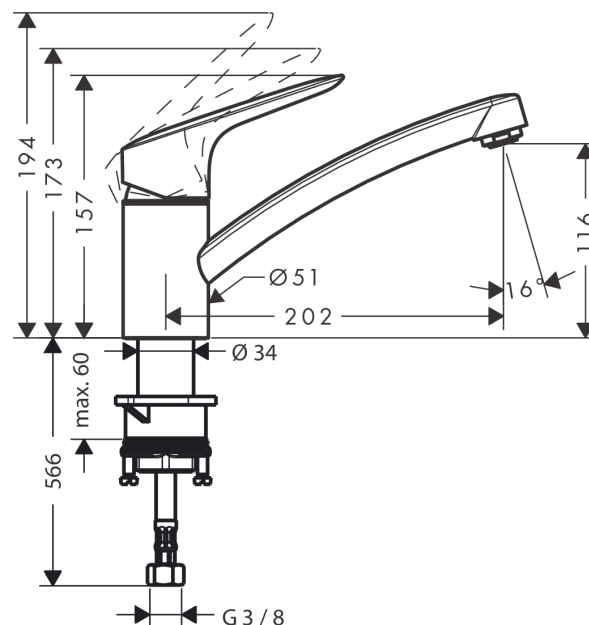

Logis M31

Single lever kitchen mixer 120 CoolStart, EcoSmart, single spray mode

Surfaces: chrome Art. no. : 71837000

Description

product features

- ComfortZone 120 provides space for greater freedom of movement
- Swivel spout 360°
- normal spray
- Maximum flow rate (at 3 bar): 12 l/min
- Operating pressure: min. 1 bar/max. 10 bar
- ceramic cartridge
- 3/8" hose connections
- WRAS 1706025
- WRAS 1706025
- WRAS 1706025

Article Details

Price excl. VAT

£ 111.67

Technology

Certificates

kiwa

Product image

Scale drawing