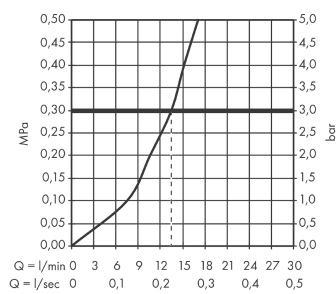

Logis M31
Single lever kitchen mixer wall-mounted, single spray mode
 Surfaces: **chrome** Art. no. : **71836000**

Description

product features

- Swivel spout 220°
- normal spray
- Centre distance 150 mm ± 12 mm
- Maximum flow rate (at 3 bar): 13 l/min
- Operating pressure: min. 1 bar/max. 10 bar
- ceramic cartridge
- S connections

Article Details

Price excl. VAT

£ 166.67

Technology

Product image

Scale drawing

Flowchart

Logis M31
Single lever kitchen mixer wall-mounted, single spray mode
 Surfaces: **chrome** Art. no. : **71836000**