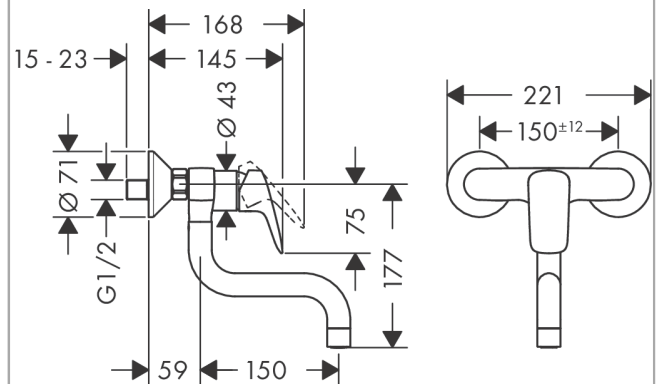

Logis M31
Single lever kitchen mixer wall-mounted, single spray mode
 Surfaces: **chrome** Art. no. : **71836000**

Description

product features

- Swivel spout 220°
- normal spray
- Centre distance 150 mm ± 12 mm
- Maximum flow rate (at 3 bar): 13 l/min
- Operating pressure: min. 1 bar/max. 10 bar
- ceramic cartridge
- S connections

Article Details

Price excl. VAT

£ 166.67

Technology

Product image

Scale drawing

Flowchart

Logis M31
Single lever kitchen mixer wall-mounted, single spray mode
 Surfaces: **chrome** Art. no. : **71836000**