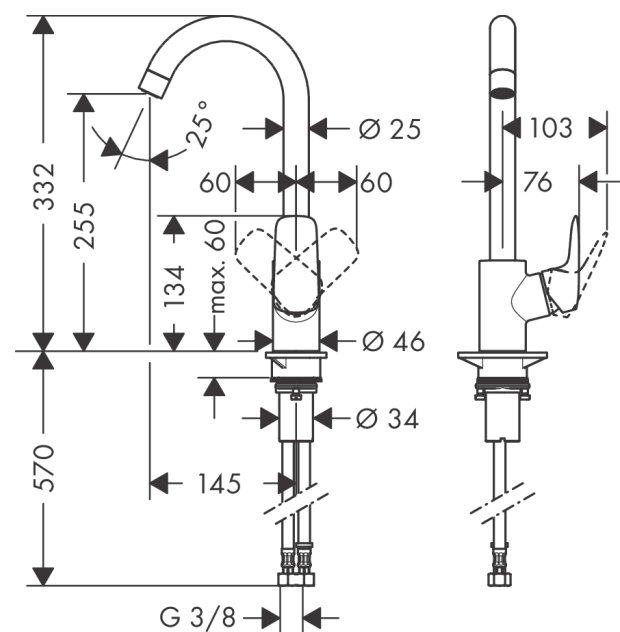

Logis M31
Single lever kitchen mixer 260, single spray mode
 Surfaces: **chrome** Art. no. : **71835000**

Description

product features

- ComfortZone 260 provides space for greater freedom of movement
- Swivel spout can be adjusted in 3 steps 110°, 150° or 360°
- handle can be positioned on the right or left
- normal spray
- Maximum flow rate (at 3 bar): 12 l/min
- Operating pressure: min. 1 bar/max. 10 bar
- ceramic cartridge
- 3/8" hose connections
- WRAS 1706024
- WRAS 1706024

Article Details

Price excl. VAT

£ 166.67

Technology

Certificates

kiwa

Product image

Scale drawing