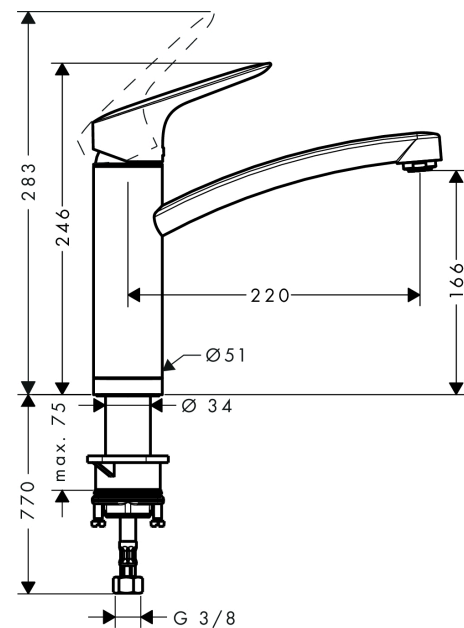

Logis M31

Single lever kitchen mixer 160 with collapsible body, single spray mode

Surfaces: **chrome** Art. no. : **71833000**

Description

product features

- ComfortZone 160 provides space for greater freedom of movement
- Swivel spout 150°
- installation in front of the window
- installation in front of the window, can be laid flat, base height 51 mm
- normal spray
- Maximum flow rate (at 3 bar): 12 l/min
- Operating pressure: min. 1 bar/max. 10 bar
- ceramic cartridge
- 3/8" hose connections
- WRAS 1812025
- WRAS 1812025

Article Details

Price excl. VAT

£ 131.67

Technology

Certificates

kiwa

Product image

Scale drawing