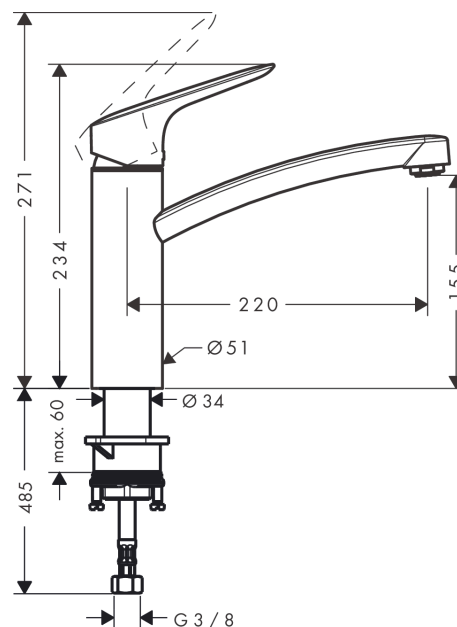

Logis M31
Single lever kitchen mixer 160, single spray mode
 Surfaces: **chrome** Art. no. : **71832000**

Description

product features

- ComfortZone 160 provides space for greater freedom of movement
- Swivel spout 360°
- normal spray
- Maximum flow rate (at 3 bar): 12 l/min
- Operating pressure: min. 1 bar/max. 10 bar
- ceramic cartridge
- 3/8" hose connections
- WRAS 1812025
- WRAS 1812025

Article Details

Price excl. VAT £ 126.67

Technology

Certificates

kiwa

Product image

Scale drawing

Flowchart