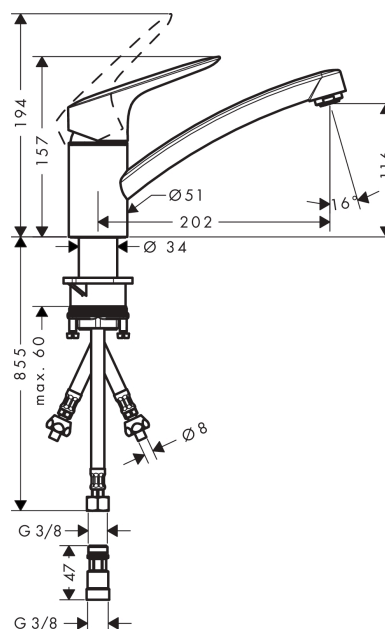

#### product features

- For vented hot water cylinders (no pressure)
- ComfortZone 120 provides space for greater freedom of movement
- Swivel spout 360°
- normal spray
- Maximum flow rate (at 3 bar): 5 l/min
- Operating pressure: min. 1 bar/max. 10 bar
- ceramic cartridge
- 3/8" hose connections

### Scale drawing