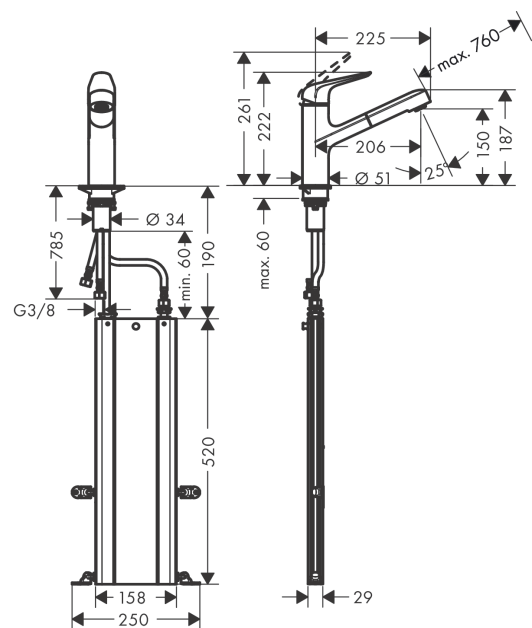

Focus M42

Single lever kitchen mixer 150 with pull-out spout and sBox, single spray mode

Surfaces: stainless steel finish Art. no. : 71829800

Description

product features

- Consists of: Single lever kitchen mixer, hose box
- ComfortZone 150 provides space for greater freedom of movement
- Swivel spout 120°
- normal spray
- MagFit magnetic shower support
- Maximum flow rate (at 3 bar): 10 l/min
- Operating pressure: min. 1 bar/max. 10 bar
- ceramic cartridge
- 3/8" hose connections
- integrated non-return valve
- sBox for quiet, smooth and protected hose guidance in the cabinet, under the countertop, with extension length up to 76 cm

Article Details

Price excl. VAT

£ 287.50

Technology

Certificates

kiwa

Product image

Scale drawing

Focus M42

Single lever kitchen mixer 150 with pull-out spout and sBox, single spray mode

Surfaces: stainless steel finish Art. no. : 71829800

Flowchart