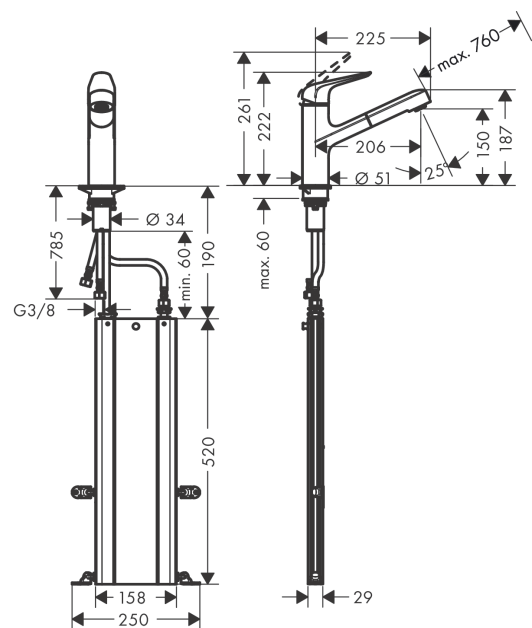

#### product features

- Consists of: Single lever kitchen mixer, hose box
- ComfortZone 150 provides space for greater freedom of movement
- Swivel spout 120°
- normal spray
- MagFit magnetic shower support
- Maximum flow rate (at 3 bar): 10 l/min
- Operating pressure: min. 1 bar/max. 10 bar
- ceramic cartridge
- 3/8" hose connections
- integrated non-return valve
- sBox for quiet, smooth and protected hose guidance in the cabinet, under the countertop, with extension length up to 76 cm

### Scale drawing