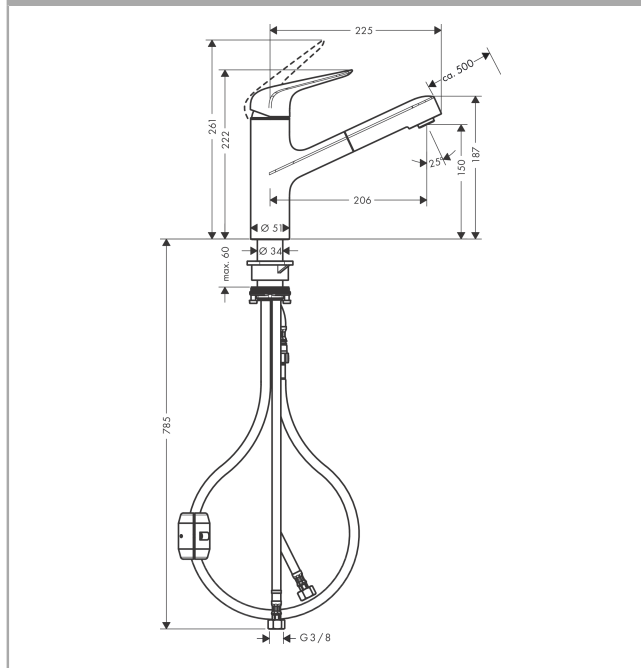

Focus M42

Single lever kitchen mixer 150 with pull-out spout, single spray mode

Surfaces: stainless steel finish Art. no. : 71814800

Description

product features

- ComfortZone 150 provides space for greater freedom of movement
- Swivel spout 120°
- normal spray
- MagFit magnetic shower support
- quick connect hose
- Maximum flow rate (at 3 bar): 10 l/min
- Operating pressure: min. 1 bar/max. 10 bar
- ceramic cartridge
- 3/8" hose connections
- integrated non-return valve

Article Details

Price excl. VAT

£ 229.17

Technology

Certificates

kiwa

Product image

Scale drawing

Flowchart