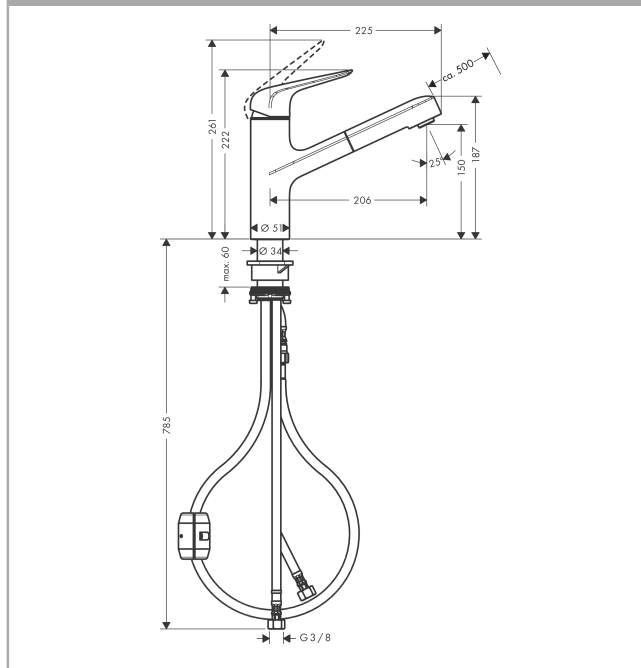

Focus M42

Single lever kitchen mixer 150 with pull-out spout, single spray mode

Surfaces: chrome Art. no. : 71814000

Description

product features

- ComfortZone 150 provides space for greater freedom of movement
- Swivel spout 120°
- normal spray
- MagFit magnetic shower support
- quick connect hose
- Maximum flow rate (at 3 bar): 10 l/min
- Operating pressure: min. 1 bar/max. 10 bar
- ceramic cartridge
- 3/8" hose connections
- integrated non-return valve

Article Details

Price excl. VAT

£ 175.83

Technology

Certificates

kiwa

Product image

Scale drawing

Flowchart