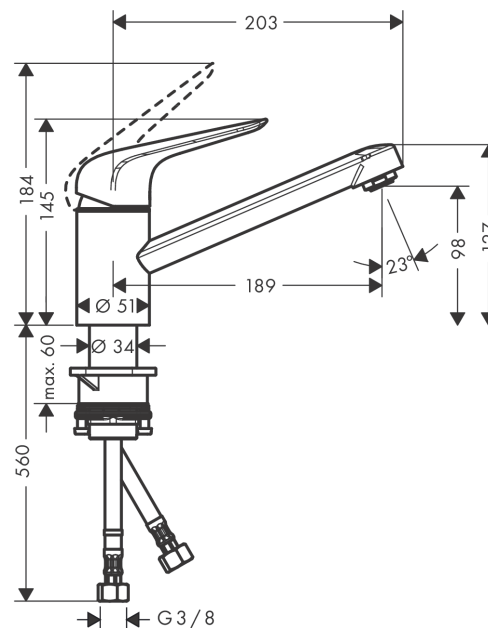

Focus M42

Single lever kitchen mixer 100, single spray mode

Surfaces: stainless steel finish Art. no. : 71808800

Description

product features

- ComfortZone 100 provides space for greater freedom of movement
- Swivel spout 360°
- normal spray
- Maximum flow rate (at 3 bar): 12 l/min
- Operating pressure: min. 1 bar/max. 10 bar
- ceramic cartridge
- 3/8" hose connections
- WRAS 1901312
- WRAS 1901312
- KIWA UK 1901719

Article Details

Price excl. VAT

£ 139.17

Technology

Certificates

kiwa

Product image

Scale drawing