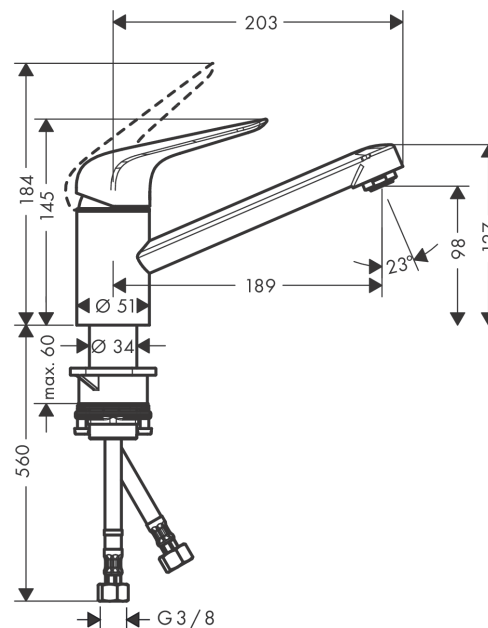

Focus M42

Single lever kitchen mixer 100, single spray mode

Surfaces: chrome Art. no. : 71808000

Description

product features

- ComfortZone 100 provides space for greater freedom of movement
- Swivel spout 360°
- normal spray
- Maximum flow rate (at 3 bar): 12 l/min
- Operating pressure: min. 1 bar/max. 10 bar
- ceramic cartridge
- 3/8" hose connections
- WRAS 1901312
- WRAS 1901312
- KIWA UK 1901719

Article Details

Price excl. VAT

£ 106.67

Technology

Certificates

kiwa

Product image

Scale drawing