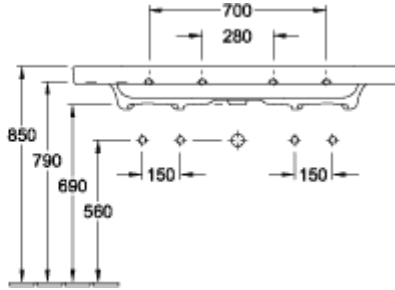

TECHNICAL DRAWINGS

7176D201