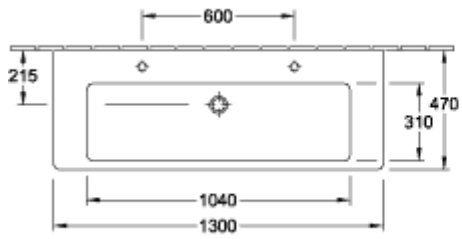

TECHNICAL DRAWINGS

7176D201