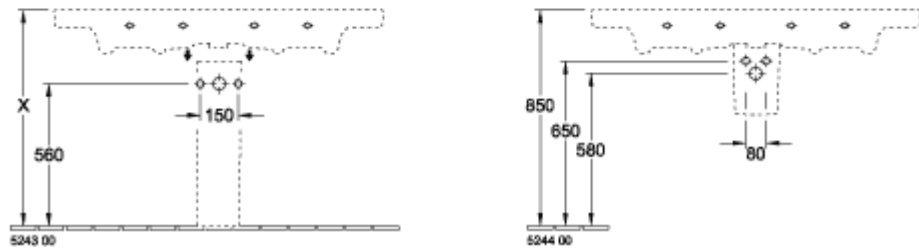

TECHNICAL DRAWINGS

7176D001