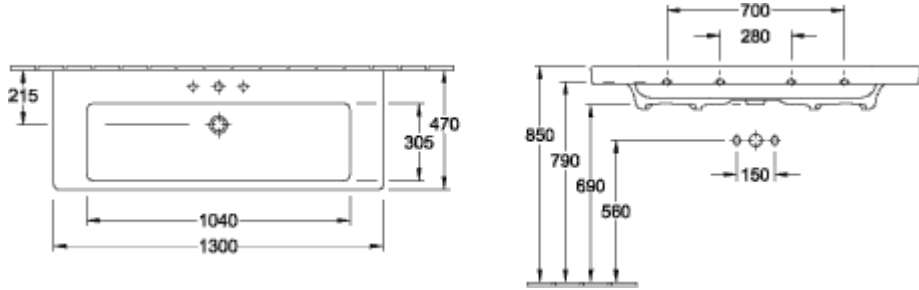

TECHNICAL DRAWINGS

7176D001