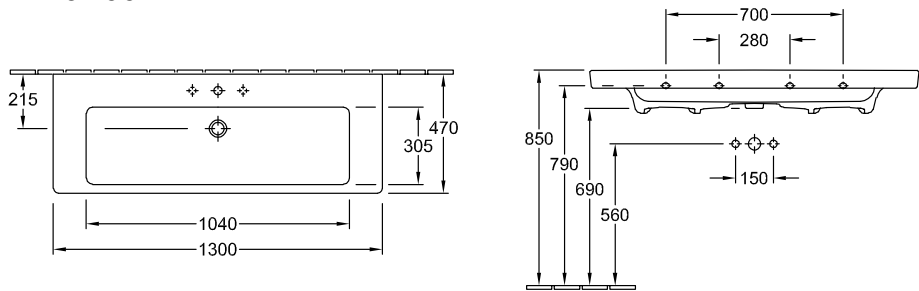

TECHNICAL DRAWINGS

7176D001