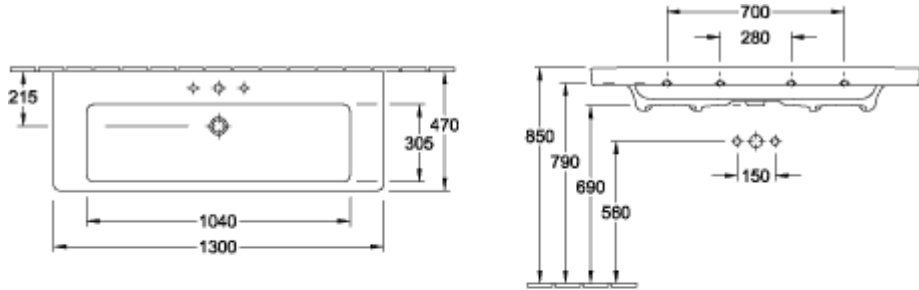

TECHNICAL DRAWINGS

7176D001