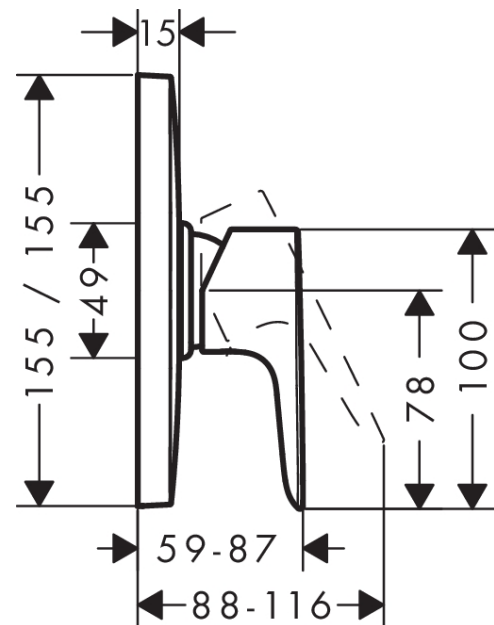

Talis E

Single lever manual shower mixer HighFlow for concealed installation

Surfaces: **chrome** Art. no. : **71768000**

Description

product features

- designed to run 1 function
- Connection type: basic set
- Flow rate (at 3 bar): 49 l/min
- ceramic cartridge (Highflow)
- Maximum temperature can be adjusted on installation
- WRAS 1801029
- WRAS 1801029

Article Details

Price excl. VAT

£ 118.33

Technology

Certificates

Product image

Scale drawing

Flowchart