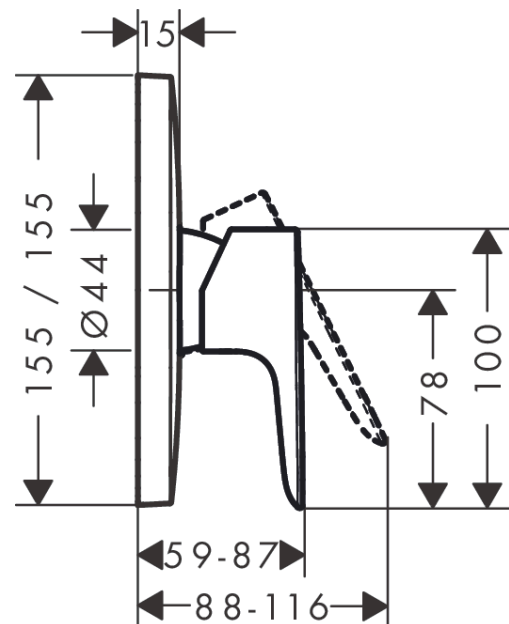

Talis E

Single lever manual shower mixer soft cube for concealed installation

Surfaces: **polished gold-optic** Art. no. : **71765990**

Description

product features

- designed to run 1 function
- Connection type: basic set
- Flow rate (at 3 bar): 29.3 l/min
- ceramic cartridge
- Maximum temperature can be adjusted on installation
- non-thermostatic
- operating pressure: min. 1 bar / max. 10 bar

Article Details

Price excl. VAT

£ 177.50

Product image

Scale drawing

Flowchart