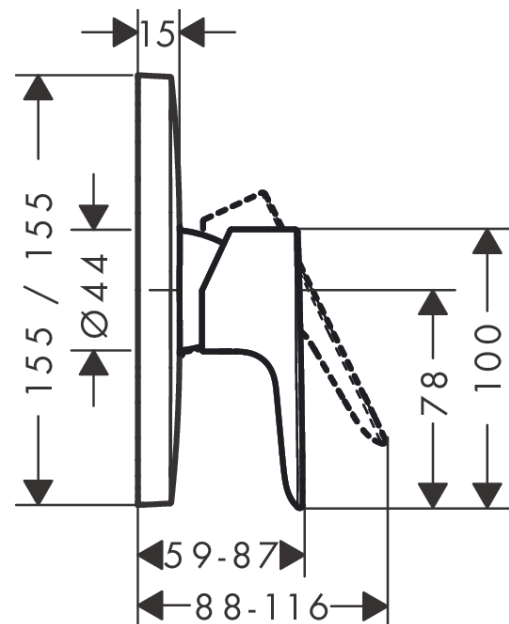

Talis E
Single lever manual shower mixer soft cube for concealed installation
 Surfaces: **matt white** Art. no. : **71765700**

Description

product features

- designed to run 1 function
- Connection type: basic set
- Flow rate (at 3 bar): 29.3 l/min
- ceramic cartridge
- Maximum temperature can be adjusted on installation
- non-thermostatic
- operating pressure: min. 1 bar / max. 10 bar

Article Details

Price excl. VAT

£ 165.70

Product image

Scale drawing

Flowchart