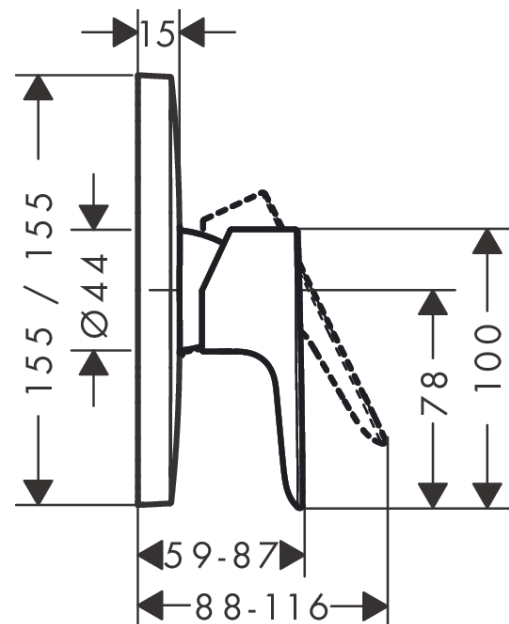

Talis E
Single lever manual shower mixer soft cube for concealed installation
 Surfaces: **matt black** Art. no. : **71765670**

Description

product features

- designed to run 1 function
- Connection type: basic set
- Flow rate (at 3 bar): 29.3 l/min
- ceramic cartridge
- Maximum temperature can be adjusted on installation
- non-thermostatic
- operating pressure: min. 1 bar / max. 10 bar

Article Details

Price excl. VAT

£ 165.70

Product image

Scale drawing

Flowchart