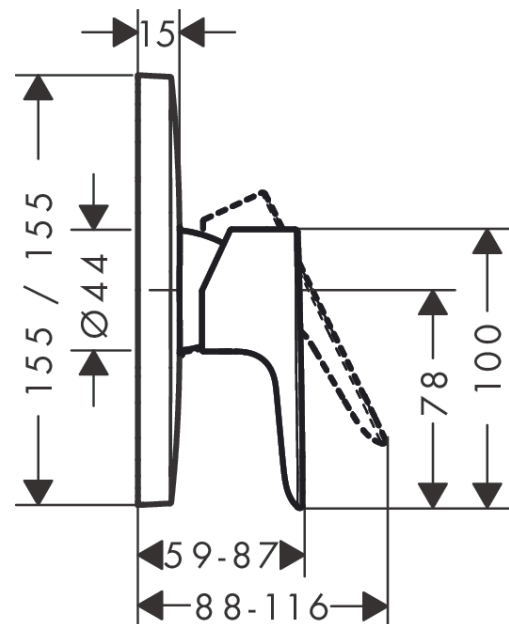

#### product features

- designed to run 1 function
- Connection type: basic set
- Flow rate (at 3 bar): 29.3 l/min
- ceramic cartridge
- Maximum temperature can be adjusted on installation
- non-thermostatic
- operating pressure: min. 1 bar / max. 10 bar

### Product image

### Scale drawing