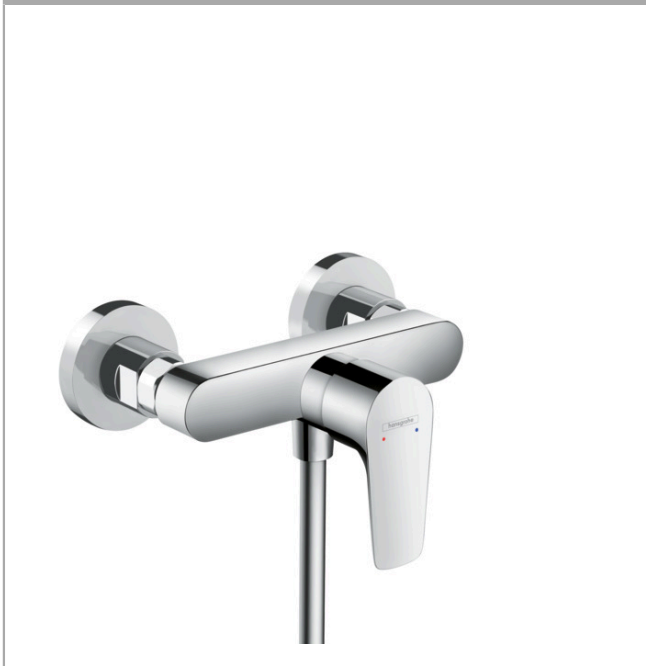

Talis E

Single lever manual shower mixer for exposed installation with centre distance 15.3 cm

Surfaces: **chrome** Art. no. : **71761000**

Description

product features

- Centre distance: 153 mm
- Flow rate of hand shower (at 3 bar): 12 l/min
- ceramic cartridge
- Maximum temperature can be adjusted on installation
- non-return valve
- hose connection 1/2"

Article Details

Price excl. VAT

£ 171.67

Product image