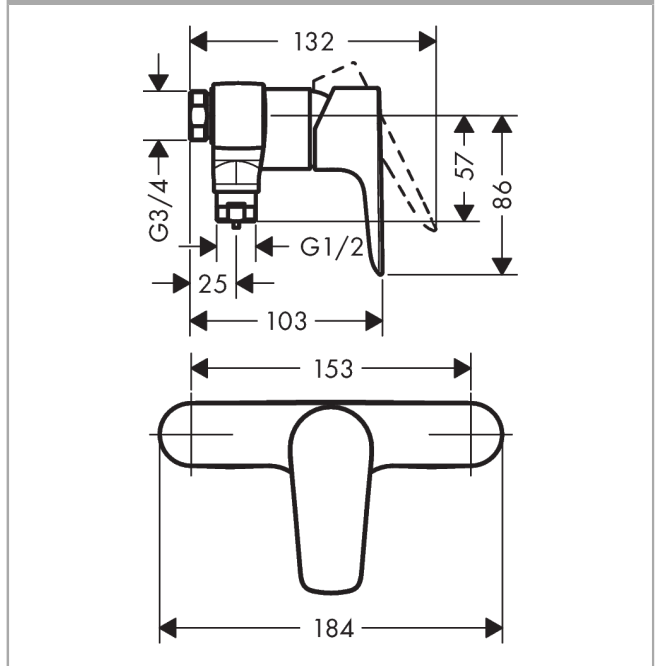

## Talis E

Single lever manual shower mixer for exposed installation with centre distance 15.3 cm

Surfaces: **chrome** Art. no. : **71761000**

#### product features

- Centre distance: 153 mm
- Flow rate of hand shower (at 3 bar): 12 l/min
- ceramic cartridge
- Maximum temperature can be adjusted on installation
- non-return valve
- hose connection 1/2"

### Scale drawing