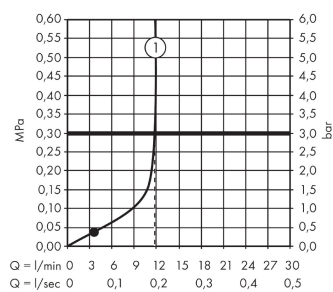

Flowchart

Shower outlet with 1B-resistance