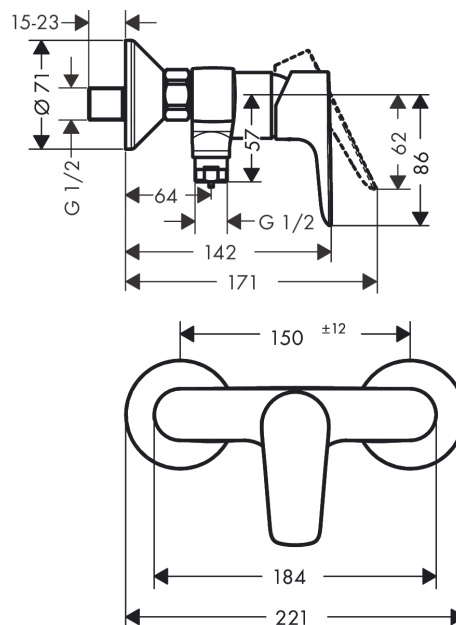

Talis E
Single lever manual shower mixer for exposed installation
 Surfaces: **polished gold-optic** Art. no. : **71760990**

Description

product features

- Connection type: S connections
- Centre distance: 150 mm ± 12 mm
- Flow rate of hand shower (at 3 bar): 17 l/min
- ceramic cartridge
- Maximum temperature can be adjusted on installation
- non-return valve
- hose connection 1/2"
- non-thermostatic
- operating pressure: min. 1 bar / max. 10 bar

Article Details

Price excl. VAT £ 222.50

Product image

Scale drawing

Flowchart

Shower outlet with 1B-resistance