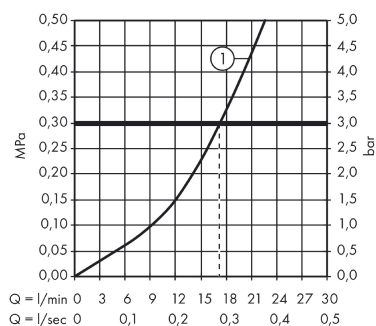

Talis E
Single lever manual shower mixer for exposed installation
 Surfaces: **polished gold-optic** Art. no. : **71760990**

Description

product features

- Connection type: S connections
- Centre distance: 150 mm ± 12 mm
- Flow rate of hand shower (at 3 bar): 17 l/min
- ceramic cartridge
- Maximum temperature can be adjusted on installation
- non-return valve
- hose connection 1/2"
- non-thermostatic
- operating pressure: min. 1 bar / max. 10 bar

Article Details

Price excl. VAT £ 222.50

Product image

Scale drawing

Flowchart

Shower outlet with 1B-resistance