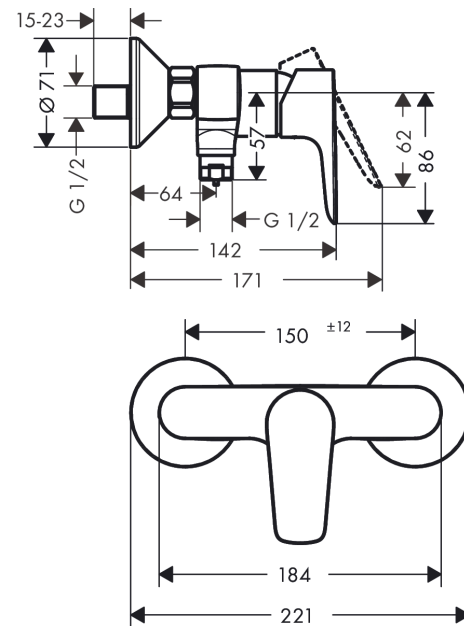

Talis E
Single lever manual shower mixer for exposed installation
 Surfaces: **matt white** Art. no. : **71760700**

Description

product features

- Connection type: S connections
- Centre distance: 150 mm ± 12 mm
- Flow rate of hand shower (at 3 bar): 17 l/min
- ceramic cartridge
- Maximum temperature can be adjusted on installation
- non-return valve
- hose connection 1/2"
- non-thermostatic
- operating pressure: min. 1 bar / max. 10 bar

Article Details

Price excl. VAT

£ 207.70

Product image

Scale drawing

Flowchart