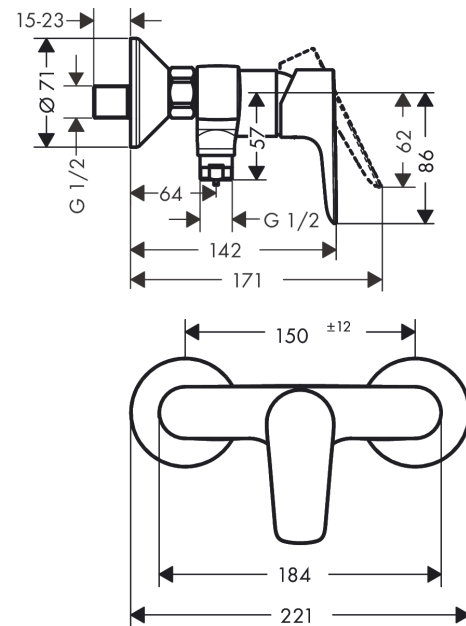

#### product features

- Connection type: S connections
- Centre distance: 150 mm ± 12 mm
- Flow rate of hand shower (at 3 bar): 17 l/min
- ceramic cartridge
- Maximum temperature can be adjusted on installation
- non-return valve
- hose connection 1/2"
- non-thermostatic
- operating pressure: min. 1 bar / max. 10 bar

### Product image

### Scale drawing