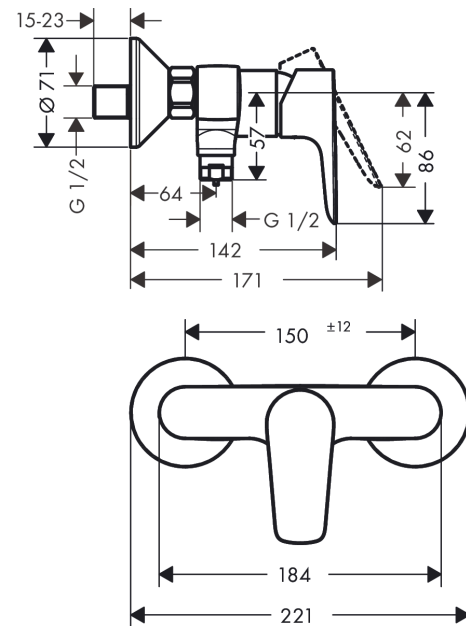

Talis E

Single lever manual shower mixer for exposed installation

Surfaces: **brushed black chrome** Art. no. : **71760340**

Description

product features

- Connection type: S connections
- Centre distance: 150 mm ± 12 mm
- Flow rate of hand shower (at 3 bar): 17 l/min
- ceramic cartridge
- Maximum temperature can be adjusted on installation
- non-return valve
- hose connection 1/2"
- non-thermostatic
- operating pressure: min. 1 bar / max. 10 bar

Article Details

Price excl. VAT

£ 222.50

Product image

Scale drawing

Flowchart

Shower outlet with 1B-resistance