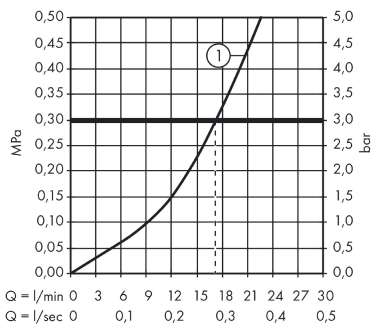

Talis E

Single lever manual shower mixer for exposed installation

Surfaces: **brushed black chrome** Art. no. : **71760340**

Description

product features

- Connection type: S connections
- Centre distance: 150 mm ± 12 mm
- Flow rate of hand shower (at 3 bar): 17 l/min
- ceramic cartridge
- Maximum temperature can be adjusted on installation
- non-return valve
- hose connection 1/2"
- non-thermostatic
- operating pressure: min. 1 bar / max. 10 bar

Article Details

Price excl. VAT

£ 222.50

Product image

Scale drawing

Flowchart

Shower outlet with 1B-resistance