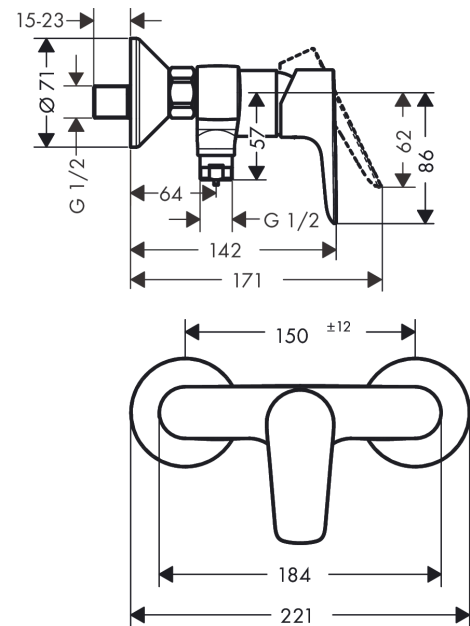

Talis E

Single lever manual shower mixer for exposed installation

Surfaces: **brushed bronze** Art. no. : **71760140**

Description

product features

- Connection type: S connections
- Centre distance: 150 mm ± 12 mm
- Flow rate of hand shower (at 3 bar): 17 l/min
- ceramic cartridge
- Maximum temperature can be adjusted on installation
- non-return valve
- hose connection 1/2"
- non-thermostatic
- operating pressure: min. 1 bar / max. 10 bar

Article Details

Price excl. VAT

£ 222.50

Product image

Scale drawing

Flowchart