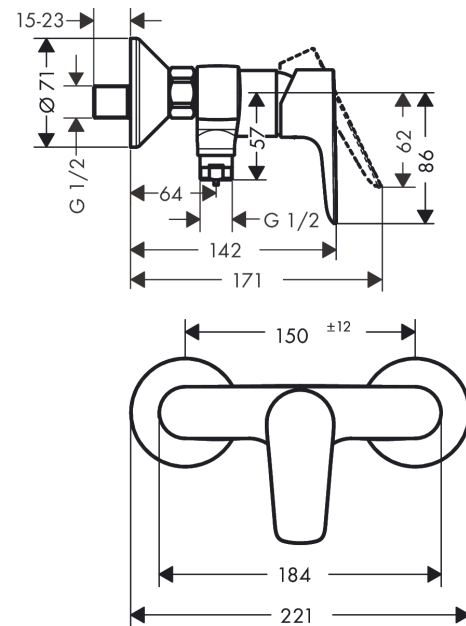

Talis E
Single lever manual shower mixer for exposed installation
 Surfaces: **chrome** Art. no. : **71760000**

Description

product features

- Connection type: S connections
- Centre distance: 150 mm ± 12 mm
- Flow rate of hand shower (at 3 bar): 17 l/min
- ceramic cartridge
- Maximum temperature can be adjusted on installation
- non-return valve
- hose connection 1/2"
- non-thermostatic
- operating pressure: min. 1 bar / max. 10 bar

Article Details

Price excl. VAT

£ 148.33

Product image

Scale drawing

Flowchart