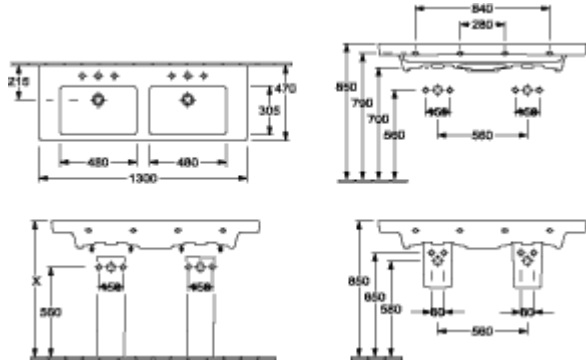

SUBWAY 2.0 DOUBLE VANITY WASHBASIN RECTANGLE

PRODUCT INFORMATION

| | |
|--------------------------------------|---|
| Article title | Villeroy & Boch Subway 2.0 Double vanity washbasin, 1300 x 470 x 150 mm, White Alpin, with overflow, unpolished |
| Article number | 7175D001 |
| Assembly / Assembly type | wall-mounted |
| Scope of delivery | 1x double vanity washbasin |
| Depth in mm | 470 |
| Width in mm | 1300 |
| Height in mm | 150 |
| Interior depth | 105 |
| Collection | Subway 2.0 |
| Product designation | Double vanity washbasin |
| Suitable for | two 3-hole tap fittings, Matching Villeroy&Boch furniture |
| Material | Sanitary ceramics |
| surface | glossy |
| With overflow | Yes |
| Shape | Rectangle |
| Colour designation | White Alpin |
| Antibacterial surface (with AntiBac) | No |
| Easy surface cleaning (CeramicPlus) | No |
| Number of tap holes punched through | 2 |
| Number of tap holes pre-drilled | 4 |
| Underside of washbasin | unpolished |
| Number of bowls | 2 |

TECHNICAL DRAWINGS

7175D001

7175D001