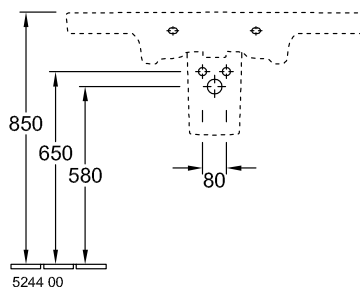

SUBWAY 2.0 VANITY WASHBASIN RECTANGLE

PRODUCT INFORMATION

Article title	Villeroy & Boch Subway 2.0 Vanity washbasin, 1000 x 480 x 180 mm, White Alpin, with overflow, unpolished
Article number	7175A001
Assembly / Assembly type	wall-mounted
Scope of delivery	1x vanity washbasin
Depth in mm	480
Width in mm	1000
Height in mm	180
Interior depth	104
Collection	Subway 2.0
Product designation	Vanity washbasin
Suitable for	3-hole mixer, Matching Villeroy&Boch furniture
Material	Sanitary ceramics
surface	glossy
With overflow	Yes
Shape	Rectangle
Colour designation	White Alpin
Antibacterial surface (with AntiBac)	No
Easy surface cleaning (CeramicPlus)	No
Number of tap holes punched through	1
Number of tap holes pre-drilled	2
Underside of washbasin	unpolished
Number of bowls	1

TECHNICAL DRAWINGS

7175A001

7175A001

7175A001

7175A001