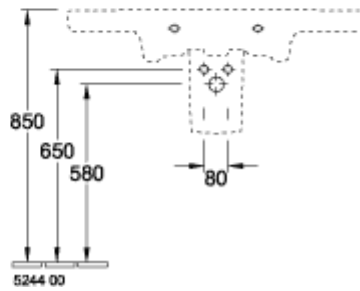

SUBWAY 2.0 VANITY WASHBASIN RECTANGLE

PRODUCT INFORMATION

Article title	Villeroy & Boch Subway 2.0 Vanity washbasin, 1000 x 480 x 180 mm, White Alpin, with overflow, unpolished
Article number	7175A001
Assembly / Assembly type	wall-mounted
Scope of delivery	1x vanity washbasin
Depth in mm	480
Width in mm	1000
Height in mm	180
Interior depth	104
Collection	Subway 2.0
Product designation	Vanity washbasin
Suitable for	3-hole mixer, Matching Villeroy&Boch furniture
Material	Sanitary ceramics
surface	glossy
With overflow	Yes
Shape	Rectangle
Colour designation	White Alpin
Antibacterial surface (with AntiBac)	No
Easy surface cleaning (CeramicPlus)	No
Number of tap holes punched through	1
Number of tap holes pre-drilled	2
Underside of washbasin	unpolished
Number of bowls	1

TECHNICAL DRAWINGS

7175A001

7175A001

7175A001

7175A001