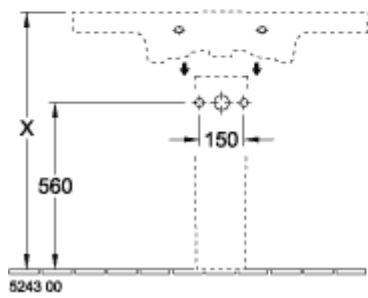

SUBWAY 2.0 VANITY WASHBASIN RECTANGLE

PRODUCT INFORMATION

Article title	Villeroy & Boch Subway 2.0 Vanity washbasin, 1000 x 480 x 180 mm, White Alpin, with overflow, unpolished
Article number	7175A001
Assembly / Assembly type	wall-mounted
Scope of delivery	1x vanity washbasin
Depth in mm	480
Width in mm	1000
Height in mm	180
Interior depth	104
Collection	Subway 2.0
Product designation	Vanity washbasin
Suitable for	3-hole mixer, Matching Villeroy&Boch furniture
Material	Sanitary ceramics
surface	glossy
With overflow	Yes
Shape	Rectangle
Colour designation	White Alpin
Antibacterial surface (with AntiBac)	No
Easy surface cleaning (CeramicPlus)	No
Number of tap holes punched through	1
Number of tap holes pre-drilled	2
Underside of washbasin	unpolished
Number of bowls	1

TECHNICAL DRAWINGS

7175A001

7175A001

7175A001

7175A001