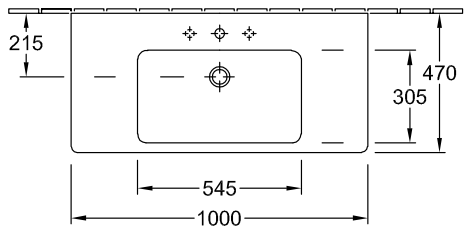

SUBWAY 2.0 VANITY WASHBASIN RECTANGLE

PRODUCT INFORMATION

Article title	Villeroy & Boch Subway 2.0 Vanity washbasin, 1000 x 480 x 180 mm, White Alpin, with overflow, unpolished
Article number	7175A001
Assembly / Assembly type	wall-mounted
Scope of delivery	1x vanity washbasin
Depth in mm	480
Width in mm	1000
Height in mm	180
Interior depth	104
Collection	Subway 2.0
Product designation	Vanity washbasin
Suitable for	3-hole mixer, Matching Villeroy&Boch furniture
Material	Sanitary ceramics
surface	glossy
With overflow	Yes
Shape	Rectangle
Colour designation	White Alpin
Antibacterial surface (with AntiBac)	No
Easy surface cleaning (CeramicPlus)	No
Number of tap holes punched through	1
Number of tap holes pre-drilled	2
Underside of washbasin	unpolished
Number of bowls	1

TECHNICAL DRAWINGS

7175A001

7175A001

7175A001

7175A001