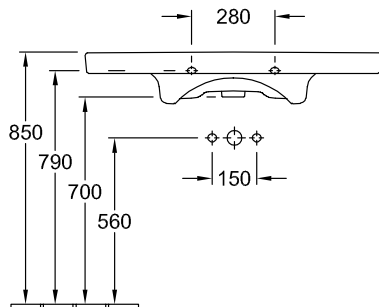

SUBWAY 2.0 VANITY WASHBASIN RECTANGLE

PRODUCT INFORMATION

Article title	Villeroy & Boch Subway 2.0 Vanity washbasin, 1000 x 480 x 180 mm, White Alpin, with overflow, unpolished
Article number	7175A001
Assembly / Assembly type	wall-mounted
Scope of delivery	1x vanity washbasin
Depth in mm	480
Width in mm	1000
Height in mm	180
Interior depth	104
Collection	Subway 2.0
Product designation	Vanity washbasin
Suitable for	3-hole mixer, Matching Villeroy&Boch furniture
Material	Sanitary ceramics
surface	glossy
With overflow	Yes
Shape	Rectangle
Colour designation	White Alpin
Antibacterial surface (with AntiBac)	No
Easy surface cleaning (CeramicPlus)	No
Number of tap holes punched through	1
Number of tap holes pre-drilled	2
Underside of washbasin	unpolished
Number of bowls	1

TECHNICAL DRAWINGS

7175A001

7175A001

7175A001

7175A001