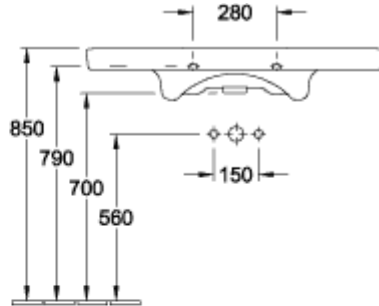

SUBWAY 2.0 VANITY WASHBASIN RECTANGLE

PRODUCT INFORMATION

Article title	Villeroy & Boch Subway 2.0 Vanity washbasin, 1000 x 480 x 180 mm, White Alpin, with overflow, unpolished
Article number	7175A001
Assembly / Assembly type	wall-mounted
Scope of delivery	1x vanity washbasin
Depth in mm	480
Width in mm	1000
Height in mm	180
Interior depth	104
Collection	Subway 2.0
Product designation	Vanity washbasin
Suitable for	3-hole mixer, Matching Villeroy&Boch furniture
Material	Sanitary ceramics
surface	glossy
With overflow	Yes
Shape	Rectangle
Colour designation	White Alpin
Antibacterial surface (with AntiBac)	No
Easy surface cleaning (CeramicPlus)	No
Number of tap holes punched through	1
Number of tap holes pre-drilled	2
Underside of washbasin	unpolished
Number of bowls	1

TECHNICAL DRAWINGS

7175A001

7175A001

7175A001

7175A001