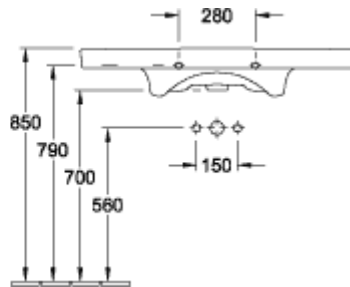

TECHNICAL DRAWINGS

7175A001

7175A001

7175A001