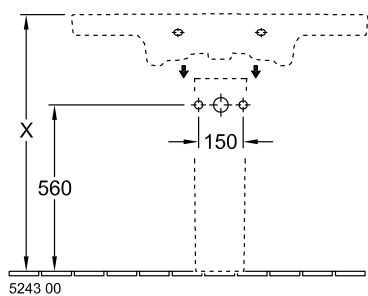

SUBWAY 2.0 VANITY WASHBASIN RECTANGLE

PRODUCT INFORMATION

Article title	Villeroy & Boch Subway 2.0 Vanity washbasin, 1000 x 480 x 180 mm, White Alpin, with overflow, unpolished
Article number	7175A001
Assembly / Assembly type	wall-mounted
Scope of delivery	1x vanity washbasin
Depth in mm	480
Width in mm	1000
Height in mm	180
Interior depth	104
Collection	Subway 2.0
Product designation	Vanity washbasin
Suitable for	3-hole mixer, Matching Villeroy&Boch furniture
Material	Sanitary ceramics
surface	glossy
With overflow	Yes
Shape	Rectangle
Colour designation	White Alpin
Antibacterial surface (with AntiBac)	No
Easy surface cleaning (CeramicPlus)	No
Number of tap holes punched through	1
Number of tap holes pre-drilled	2
Underside of washbasin	unpolished
Number of bowls	1

TECHNICAL DRAWINGS

7175A001

7175A001

7175A001

7175A001