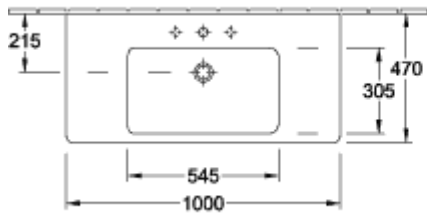

TECHNICAL DRAWINGS

7175A001

7175A001

7175A001