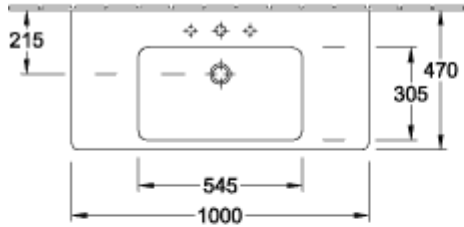

TECHNICAL DRAWINGS

7175A001