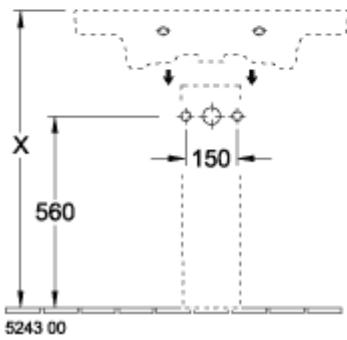

SUBWAY 2.0 VANITY WASHBASIN RECTANGLE

PRODUCT INFORMATION

Article title	Villeroy & Boch Subway 2.0 Vanity washbasin, 800 x 475 x 175 mm, White Alpin, with overflow, unpolished
Article number	71758001
Assembly / Assembly type	wall-mounted
Scope of delivery	1x vanity washbasin
Depth in mm	475
Width in mm	800
Height in mm	175
Interior depth	105
Collection	Subway 2.0
Product designation	Vanity washbasin
Suitable for	3-hole mixer, Matching Villeroy&Boch furniture
Material	Sanitary ceramics
surface	glossy
With overflow	Yes
Shape	Rectangle
Colour designation	White Alpin
Antibacterial surface (with AntiBac)	No
Easy surface cleaning (CeramicPlus)	No
Number of tap holes punched through	1
Number of tap holes pre-drilled	2
Underside of washbasin	unpolished
Number of bowls	1

TECHNICAL DRAWINGS

71758001

5243 00

5244 00

71758001

71758001

71758001