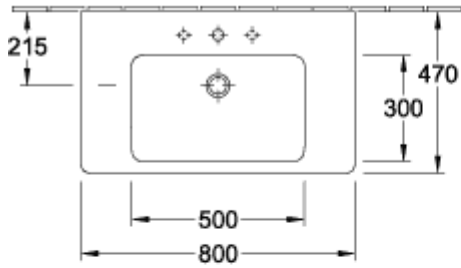

SUBWAY 2.0 VANITY WASHBASIN RECTANGLE

PRODUCT INFORMATION

Article title	Villeroy & Boch Subway 2.0 Vanity washbasin, 800 x 475 x 175 mm, White Alpin, with overflow, unpolished
Article number	71758001
Assembly / Assembly type	wall-mounted
Scope of delivery	1x vanity washbasin
Depth in mm	475
Width in mm	800
Height in mm	175
Interior depth	105
Collection	Subway 2.0
Product designation	Vanity washbasin
Suitable for	3-hole mixer, Matching Villeroy&Boch furniture
Material	Sanitary ceramics
surface	glossy
With overflow	Yes
Shape	Rectangle
Colour designation	White Alpin
Antibacterial surface (with AntiBac)	No
Easy surface cleaning (CeramicPlus)	No
Number of tap holes punched through	1
Number of tap holes pre-drilled	2
Underside of washbasin	unpolished
Number of bowls	1

TECHNICAL DRAWINGS

71758001

5243 00

5244 00

71758001

71758001

71758001