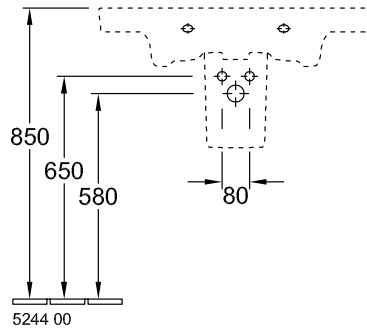

SUBWAY 2.0 VANITY WASHBASIN RECTANGLE

PRODUCT INFORMATION

Article title	Villeroy & Boch Subway 2.0 Vanity washbasin, 800 x 475 x 175 mm, White Alpin, with overflow, unpolished
Article number	71758001
Assembly / Assembly type	wall-mounted
Scope of delivery	1x vanity washbasin
Depth in mm	475
Width in mm	800
Height in mm	175
Interior depth	105
Collection	Subway 2.0
Product designation	Vanity washbasin
Suitable for	3-hole mixer, Matching Villeroy&Boch furniture
Material	Sanitary ceramics
surface	glossy
With overflow	Yes
Shape	Rectangle
Colour designation	White Alpin
Antibacterial surface (with AntiBac)	No
Easy surface cleaning (CeramicPlus)	No
Number of tap holes punched through	1
Number of tap holes pre-drilled	2
Underside of washbasin	unpolished
Number of bowls	1

TECHNICAL DRAWINGS

71758001

5243 00

5244 00

71758001

71758001

71758001