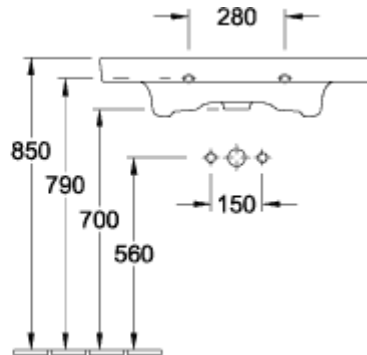

SUBWAY 2.0 VANITY WASHBASIN RECTANGLE

PRODUCT INFORMATION

Article title	Villeroy & Boch Subway 2.0 Vanity washbasin, 800 x 475 x 175 mm, White Alpin, with overflow, unpolished
Article number	71758001
Assembly / Assembly type	wall-mounted
Scope of delivery	1x vanity washbasin
Depth in mm	475
Width in mm	800
Height in mm	175
Interior depth	105
Collection	Subway 2.0
Product designation	Vanity washbasin
Suitable for	3-hole mixer, Matching Villeroy&Boch furniture
Material	Sanitary ceramics
surface	glossy
With overflow	Yes
Shape	Rectangle
Colour designation	White Alpin
Antibacterial surface (with AntiBac)	No
Easy surface cleaning (CeramicPlus)	No
Number of tap holes punched through	1
Number of tap holes pre-drilled	2
Underside of washbasin	unpolished
Number of bowls	1

TECHNICAL DRAWINGS

71758001

5243 00

5244 00

71758001

71758001

71758001