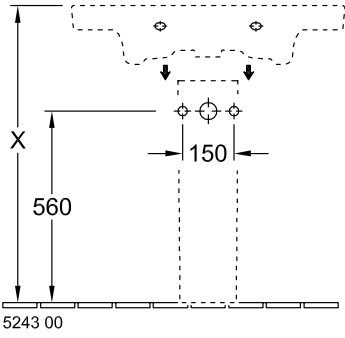

SUBWAY 2.0 VANITY WASHBASIN RECTANGLE

PRODUCT INFORMATION

Article title	Villeroy & Boch Subway 2.0 Vanity washbasin, 800 x 475 x 175 mm, White Alpin, with overflow, unpolished
Article number	71758001
Assembly / Assembly type	wall-mounted
Scope of delivery	1x vanity washbasin
Depth in mm	475
Width in mm	800
Height in mm	175
Interior depth	105
Collection	Subway 2.0
Product designation	Vanity washbasin
Suitable for	3-hole mixer, Matching Villeroy&Boch furniture
Material	Sanitary ceramics
surface	glossy
With overflow	Yes
Shape	Rectangle
Colour designation	White Alpin
Antibacterial surface (with AntiBac)	No
Easy surface cleaning (CeramicPlus)	No
Number of tap holes punched through	1
Number of tap holes pre-drilled	2
Underside of washbasin	unpolished
Number of bowls	1

TECHNICAL DRAWINGS

71758001

5243 00

5244 00

71758001

71758001

71758001