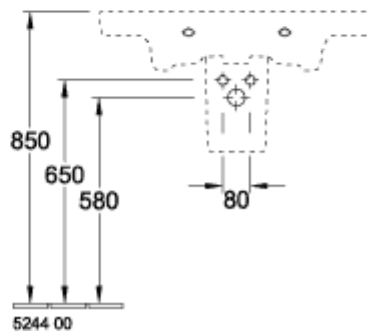

SUBWAY 2.0 VANITY WASHBASIN RECTANGLE

PRODUCT INFORMATION

Article title	Villeroy & Boch Subway 2.0 Vanity washbasin, 800 x 475 x 175 mm, White Alpin, with overflow, unpolished
Article number	71758001
Assembly / Assembly type	wall-mounted
Scope of delivery	1x vanity washbasin
Depth in mm	475
Width in mm	800
Height in mm	175
Interior depth	105
Collection	Subway 2.0
Product designation	Vanity washbasin
Suitable for	3-hole mixer, Matching Villeroy&Boch furniture
Material	Sanitary ceramics
surface	glossy
With overflow	Yes
Shape	Rectangle
Colour designation	White Alpin
Antibacterial surface (with AntiBac)	No
Easy surface cleaning (CeramicPlus)	No
Number of tap holes punched through	1
Number of tap holes pre-drilled	2
Underside of washbasin	unpolished
Number of bowls	1

TECHNICAL DRAWINGS

71758001

5243 00

5244 00

71758001

71758001

71758001