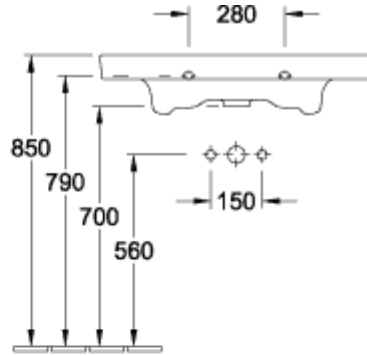

SUBWAY 2.0 VANITY WASHBASIN RECTANGLE

PRODUCT INFORMATION

Article title	Villeroy & Boch Subway 2.0 Vanity washbasin, 800 x 475 x 175 mm, White Alpin, with overflow, unpolished
Article number	71758001
Assembly / Assembly type	wall-mounted
Scope of delivery	1x vanity washbasin
Depth in mm	475
Width in mm	800
Height in mm	175
Interior depth	105
Collection	Subway 2.0
Product designation	Vanity washbasin
Suitable for	3-hole mixer, Matching Villeroy&Boch furniture
Material	Sanitary ceramics
surface	glossy
With overflow	Yes
Shape	Rectangle
Colour designation	White Alpin
Antibacterial surface (with AntiBac)	No
Easy surface cleaning (CeramicPlus)	No
Number of tap holes punched through	1
Number of tap holes pre-drilled	2
Underside of washbasin	unpolished
Number of bowls	1

TECHNICAL DRAWINGS

71758001

5243 00

5244 00

71758001

71758001

71758001