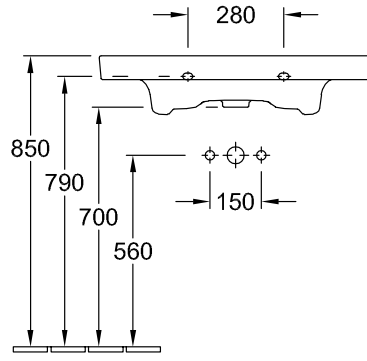

SUBWAY 2.0 VANITY WASHBASIN RECTANGLE

PRODUCT INFORMATION

Article title	Villeroy & Boch Subway 2.0 Vanity washbasin, 800 x 475 x 175 mm, White Alpin, with overflow, unpolished
Article number	71758001
Assembly / Assembly type	wall-mounted
Scope of delivery	1x vanity washbasin
Depth in mm	475
Width in mm	800
Height in mm	175
Interior depth	105
Collection	Subway 2.0
Product designation	Vanity washbasin
Suitable for	3-hole mixer, Matching Villeroy&Boch furniture
Material	Sanitary ceramics
surface	glossy
With overflow	Yes
Shape	Rectangle
Colour designation	White Alpin
Antibacterial surface (with AntiBac)	No
Easy surface cleaning (CeramicPlus)	No
Number of tap holes punched through	1
Number of tap holes pre-drilled	2
Underside of washbasin	unpolished
Number of bowls	1

TECHNICAL DRAWINGS

71758001

5243 00

5244 00

71758001

71758001

71758001