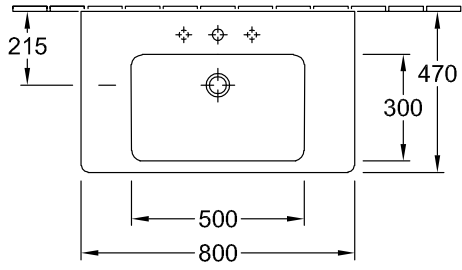

SUBWAY 2.0 VANITY WASHBASIN RECTANGLE

PRODUCT INFORMATION

Article title	Villeroy & Boch Subway 2.0 Vanity washbasin, 800 x 475 x 175 mm, White Alpin, with overflow, unpolished
Article number	71758001
Assembly / Assembly type	wall-mounted
Scope of delivery	1x vanity washbasin
Depth in mm	475
Width in mm	800
Height in mm	175
Interior depth	105
Collection	Subway 2.0
Product designation	Vanity washbasin
Suitable for	3-hole mixer, Matching Villeroy&Boch furniture
Material	Sanitary ceramics
surface	glossy
With overflow	Yes
Shape	Rectangle
Colour designation	White Alpin
Antibacterial surface (with AntiBac)	No
Easy surface cleaning (CeramicPlus)	No
Number of tap holes punched through	1
Number of tap holes pre-drilled	2
Underside of washbasin	unpolished
Number of bowls	1

TECHNICAL DRAWINGS

71758001

5243 00

5244 00

71758001

71758001

71758001