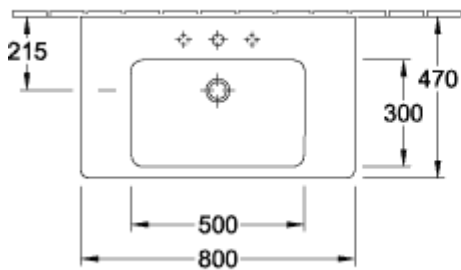

SUBWAY 2.0 VANITY WASHBASIN RECTANGLE

PRODUCT INFORMATION

Article title	Villeroy & Boch Subway 2.0 Vanity washbasin, 800 x 475 x 175 mm, White Alpin, with overflow, unpolished
Article number	71758001
Assembly / Assembly type	wall-mounted
Scope of delivery	1x vanity washbasin
Depth in mm	475
Width in mm	800
Height in mm	175
Interior depth	105
Collection	Subway 2.0
Product designation	Vanity washbasin
Suitable for	3-hole mixer, Matching Villeroy&Boch furniture
Material	Sanitary ceramics
surface	glossy
With overflow	Yes
Shape	Rectangle
Colour designation	White Alpin
Antibacterial surface (with AntiBac)	No
Easy surface cleaning (CeramicPlus)	No
Number of tap holes punched through	1
Number of tap holes pre-drilled	2
Underside of washbasin	unpolished
Number of bowls	1

TECHNICAL DRAWINGS

71758001

5243 00

5244 00

71758001

71758001

71758001