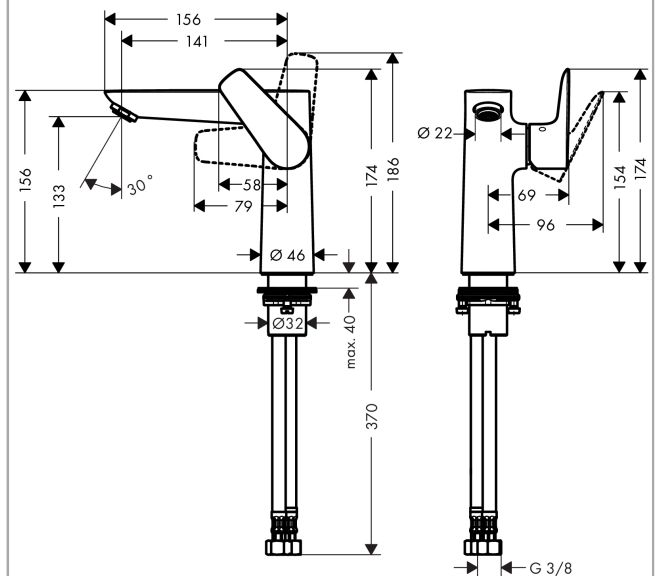

Talis E
Single lever basin mixer 150 without waste
 Surfaces: **chrome** Art. no. : **71755000**

Description

product features

- ComfortZone 150 provides space for greater freedom of movement
- free-standing installation
- spout 141 mm long
- normal spray
- Flow rate (at 3 bar): 5 l/min
- ceramic cartridge
- QuickClean technology for easy limescale removal
- WRAS 1611038
- WRAS 1611038

Article Details

Price excl. VAT

£ 208.33

Technology

Certificates

Product image

Scale drawing

Flowchart