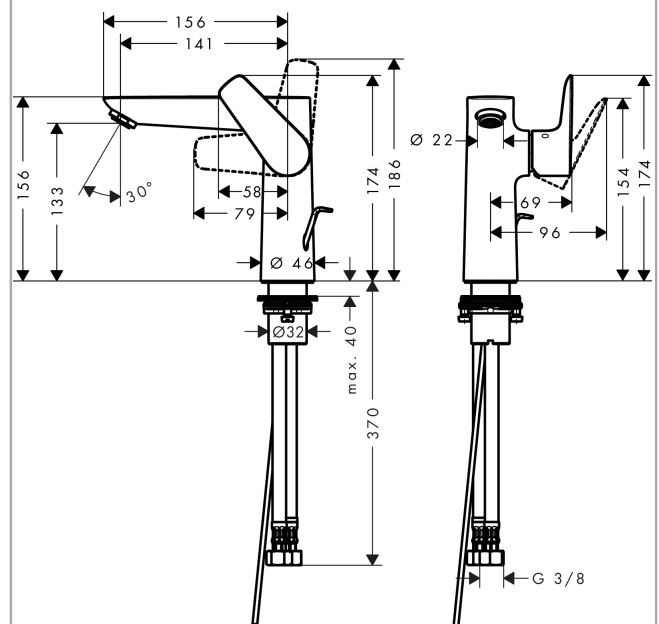

Talis E

Single lever basin mixer 150 with pop-up waste

Surfaces: **polished gold-optic** Art. no. : **71754990**

Description

product features

- Consists of: single lever basin mixer, waste set
- ComfortZone 150 provides space for greater freedom of movement
- free-standing installation
- spout 141 mm long
- normal spray
- Flow rate (at 3 bar): 5 l/min
- ceramic cartridge
- pop-up waste set 1¼"
- Material waste set: metal
- QuickClean technology for easy limescale removal
- operating pressure: min 1 bar / max 10 bar
- WRAS 1611038
- WRAS 1611038

Article Details

Price excl. VAT

£ 318.80

Technology

Certificates

Product image

Scale drawing

Talis E
Single lever basin mixer 150 with pop-up waste
 Surfaces: **polished gold-optic** Art. no. : **71754990**

Flowchart