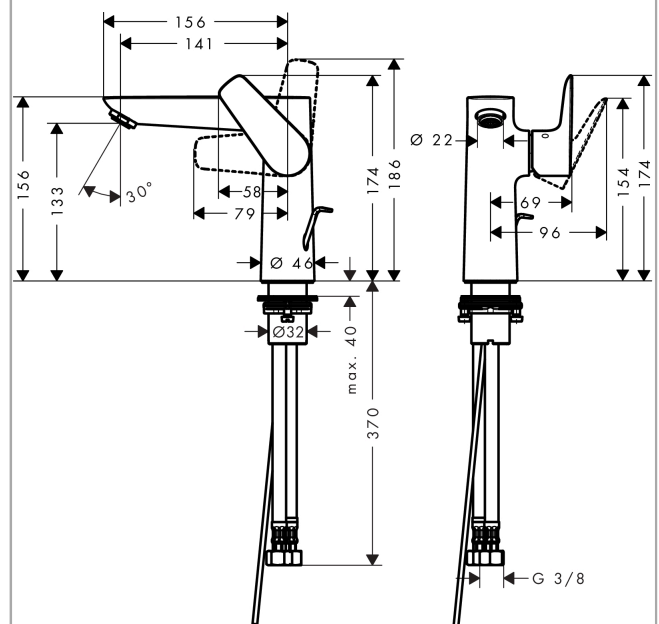

#### product features

- Consists of: single lever basin mixer, waste set
- ComfortZone 150 provides space for greater freedom of movement
- free-standing installation
- spout 141 mm long
- normal spray
- Flow rate (at 3 bar): 5 l/min
- ceramic cartridge
- pop-up waste set 1¼"
- Material waste set: metal
- QuickClean technology for easy limescale removal
- operating pressure: min 1 bar / max 10 bar
- WRAS 1611038
- WRAS 1611038

### Scale drawing

**Talis E**  
**Single lever basin mixer 150 with pop-up waste**  
 Surfaces: **matt white**    Art. no. : **71754700**