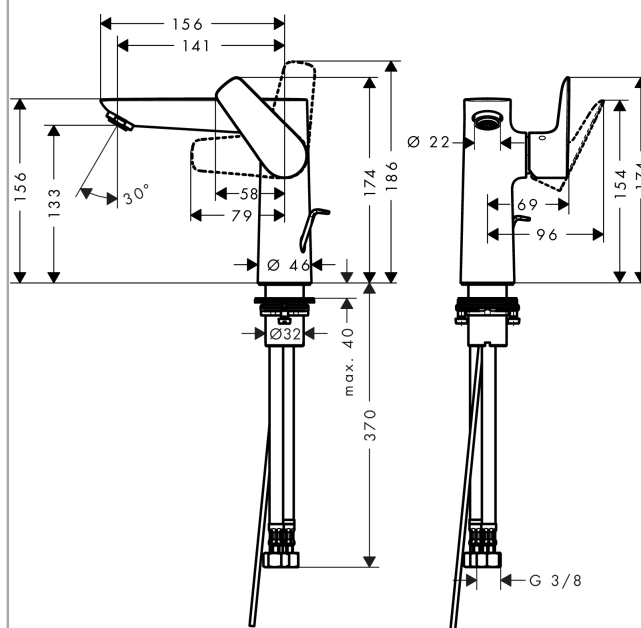

Talis E
Single lever basin mixer 150 with pop-up waste
 Surfaces: **matt black** Art. no. : **71754670**

Description

product features

- Consists of: single lever basin mixer, waste set
- ComfortZone 150 provides space for greater freedom of movement
- free-standing installation
- spout 141 mm long
- normal spray
- Flow rate (at 3 bar): 5 l/min
- ceramic cartridge
- pop-up waste set 1¼"
- Material waste set: metal
- QuickClean technology for easy limescale removal
- operating pressure: min 1 bar / max 10 bar
- WRAS 1611038
- WRAS 1611038

Article Details

Price excl. VAT

£ 297.50

Technology

Certificates

Product image

Scale drawing

Talis E
Single lever basin mixer 150 with pop-up waste
 Surfaces: **matt black** Art. no. : **71754670**