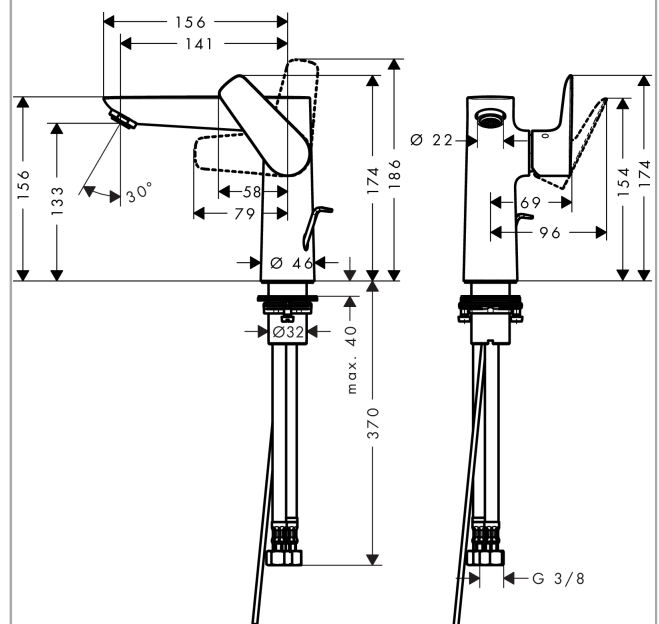

Talis E

Single lever basin mixer 150 with pop-up waste

Surfaces: **brushed black chrome** Art. no. : **71754340**

Description

product features

- Consists of: single lever basin mixer, waste set
- ComfortZone 150 provides space for greater freedom of movement
- free-standing installation
- spout 141 mm long
- normal spray
- Flow rate (at 3 bar): 5 l/min
- ceramic cartridge
- pop-up waste set 1¼"
- Material waste set: metal
- QuickClean technology for easy limescale removal
- operating pressure: min 1 bar / max 10 bar
- WRAS 1611038
- WRAS 1611038

Article Details

Price excl. VAT

£ 318.80

Technology

Certificates

Product image

Scale drawing

Talis E
Single lever basin mixer 150 with pop-up waste
 Surfaces: **brushed black chrome** Art. no. : **71754340**

Flowchart