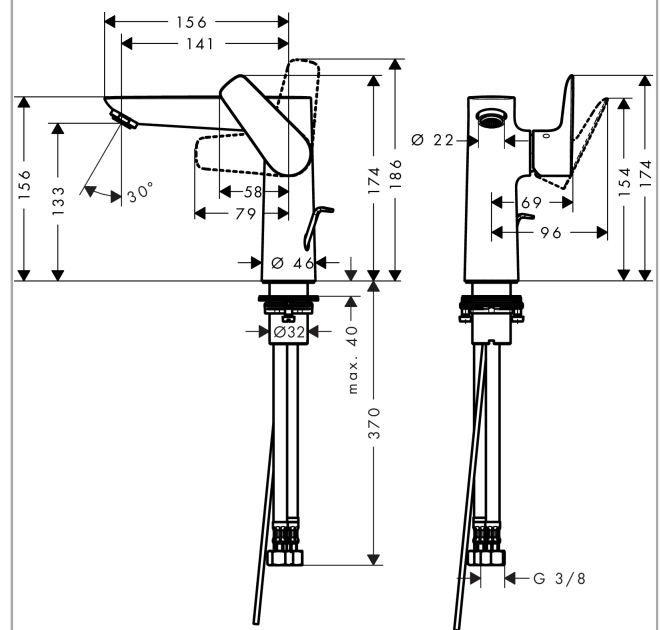

Talis E
Single lever basin mixer 150 with pop-up waste
 Surfaces: **brushed bronze** Art. no. : **71754140**

Description

product features

- Consists of: single lever basin mixer, waste set
- ComfortZone 150 provides space for greater freedom of movement
- free-standing installation
- spout 141 mm long
- normal spray
- Flow rate (at 3 bar): 5 l/min
- ceramic cartridge
- pop-up waste set 1¼"
- Material waste set: metal
- QuickClean technology for easy limescale removal
- operating pressure: min 1 bar / max 10 bar
- WRAS 1611038
- WRAS 1611038

Article Details

Price excl. VAT

£ 318.80

Technology

Certificates

Product image

Scale drawing

Talis E
Single lever basin mixer 150 with pop-up waste
 Surfaces: **brushed bronze** Art. no. : **71754140**