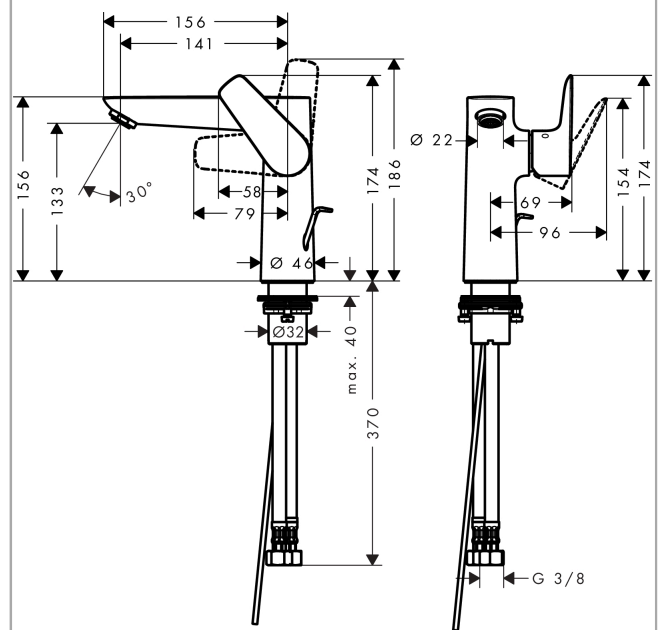

Talis E
Single lever basin mixer 150 with pop-up waste
 Surfaces: **chrome** Art. no. : **71754000**

Description

product features

- Consists of: single lever basin mixer, waste set
- ComfortZone 150 provides space for greater freedom of movement
- free-standing installation
- spout 141 mm long
- normal spray
- Flow rate (at 3 bar): 5 l/min
- ceramic cartridge
- pop-up waste set 1¼"
- Material waste set: metal
- QuickClean technology for easy limescale removal
- operating pressure: min 1 bar / max 10 bar
- WRAS 1611038
- WRAS 1611038

Article Details

Price excl. VAT

£ 212.50

Technology

Certificates

Product image

Scale drawing

Talis E
Single lever basin mixer 150 with pop-up waste
 Surfaces: **chrome** Art. no. : **71754000**