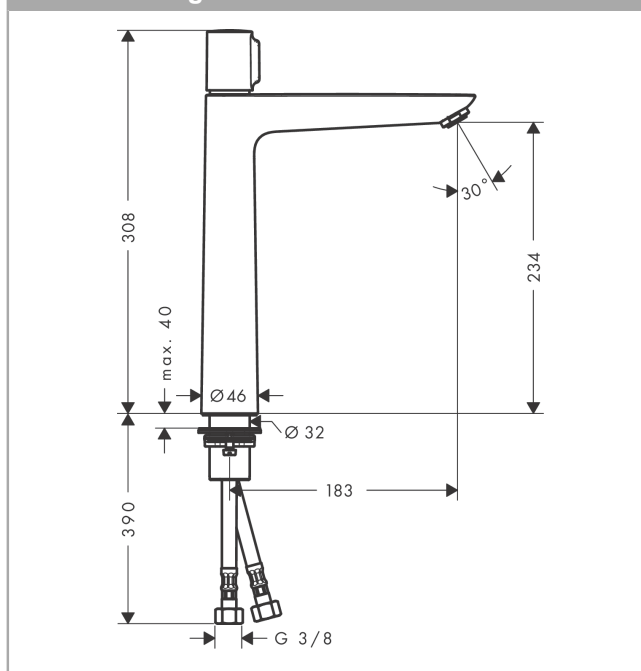

Talis Select E
Basin mixer 240 without waste
 Surfaces: **chrome** Art. no. : **71753000**

Description

product features

- ComfortZone 240 provides space for greater freedom of movement
- free-standing installation
- spout 183 mm long
- normal spray
- Flow rate (at 3 bar): 5 l/min
- Select Cartridge with temperature control
- QuickClean technology for easy limescale removal
- if running with a pump, please specify a universal (negative head) pump

Article Details

Price excl. VAT

£ 250.00

Technology

Product image

Scale drawing

Flowchart