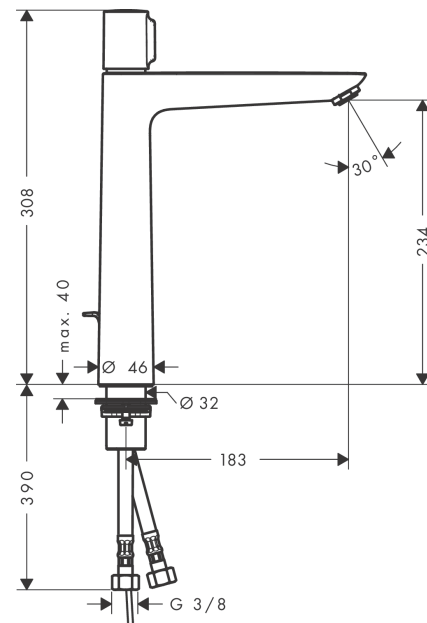

Talis Select E
Basin mixer 240 with pop-up waste
 Surfaces: **chrome** Art. no. : **71752000**

Description

product features

- Consists of: Basin mixer, waste set
- ComfortZone 240 provides space for greater freedom of movement
- free-standing installation
- spout 183 mm long
- normal spray
- Flow rate (at 3 bar): 5 l/min
- Select Cartridge with temperature control
- pop-up waste set 1¼"
- Material waste set: metal
- QuickClean technology for easy limescale removal
- operating pressure: min 1 bar / max 10 bar
- if running with a pump, please specify a universal (negative head) pump
- WRAS 1703010
- WRAS 1703010
- WRAS 1612014
- WRAS 1612014
- WRAS 1612014

Article Details

Price excl. VAT

£ 229.17

Technology

Certificates

Product image

Scale drawing

Talis Select E
Basin mixer 240 with pop-up waste
 Surfaces: **chrome** Art. no. : **71752000**