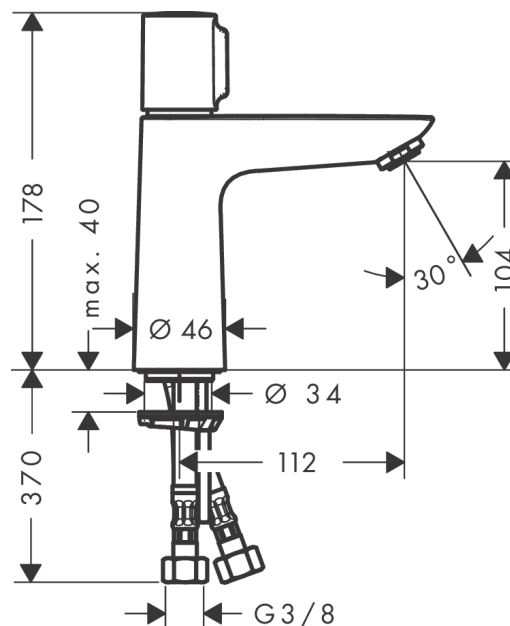

Talis Select E
Basin mixer 110 without waste
 Surfaces: **chrome** Art. no. : **71751000**

Description

product features

- ComfortZone 110 provides space for greater freedom of movement
- free-standing installation
- spout 112 mm long
- normal spray
- Flow rate (at 3 bar): 5 l/min
- Select Cartridge with temperature control
- QuickClean technology for easy limescale removal
- if running with a pump, please specify a universal (negative head) pump

Article Details

Price excl. VAT

£ 162.50

Technology

Product image

Scale drawing

Flowchart