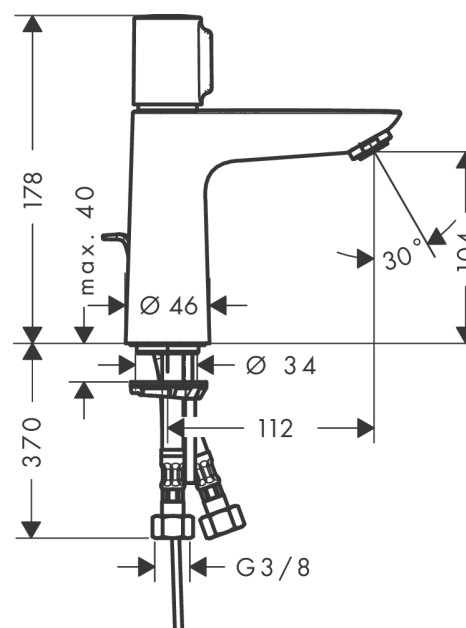

#### product features

- Consists of: Basin mixer, waste set
- ComfortZone 110 provides space for greater freedom of movement
- free-standing installation
- spout 112 mm long
- normal spray
- Flow rate (at 3 bar): 5 l/min
- Select Cartridge with temperature control
- pop-up waste set 1¼"
- Material waste set: metal
- QuickClean technology for easy limescale removal
- operating pressure: min 1 bar / max 10 bar
- if running with a pump, please specify a universal (negative head) pump
- WRAS 1612014
- WRAS 1612014
- WRAS 1612014

### Scale drawing

**Talis Select E**  
**Basin mixer 110 with pop-up waste**  
 Surfaces: **chrome** Art. no. : **71750000**