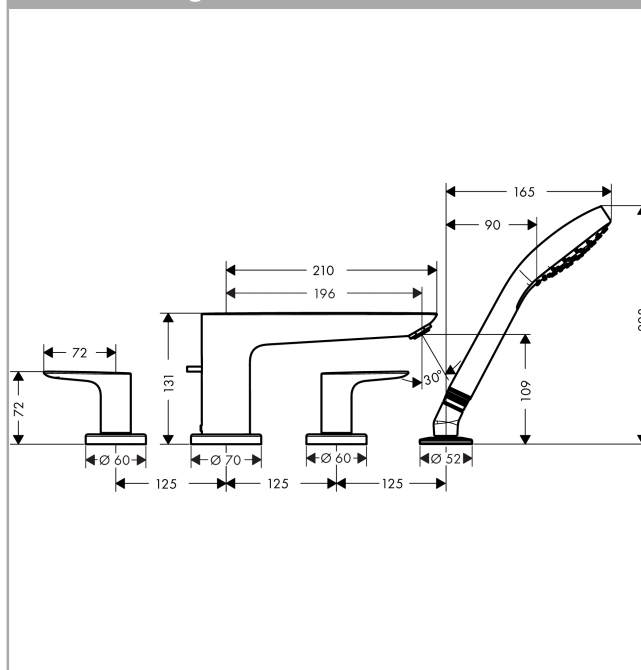

Talis E
4-hole rim-mounted bath mixer
 Surfaces: **polished gold-optic** Art. no. : **71748990**

Description

product features

- Consists of: 4-hole rim-mounted bath mixer, hand shower
- spout 196 mm long
- designed to run 2 outlets
- Maximum pull-out length of hand shower: 1.60 m
- Flow rate (at 3 bar): 22 l/min
- Non-return valve
- operating pressure: min. 1 bar / max. 10 bar
- WRAS 1909075

Article Details

Price excl. VAT £ 581.30

Technology

Certificates

Product image

Scale drawing

Flowchart