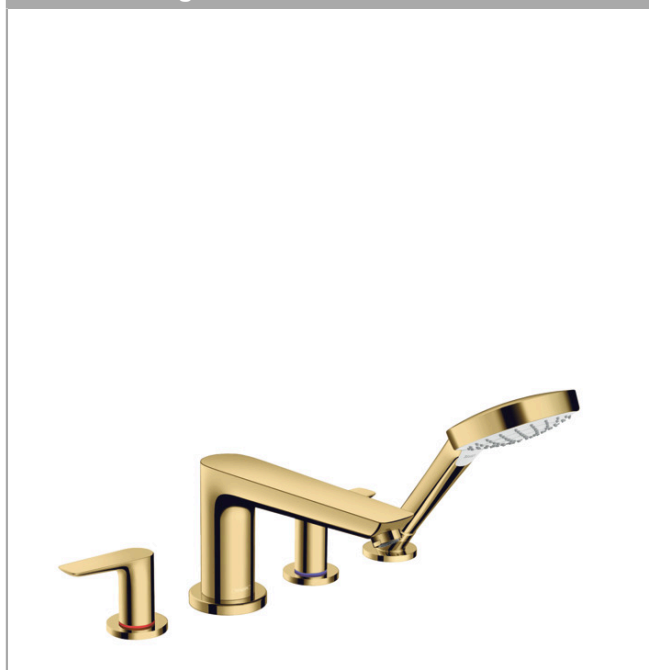

Talis E
4-hole rim-mounted bath mixer
Surfaces: **polished gold-optic** Art. no. : **71748990**

Description

product features

- Consists of: 4-hole rim-mounted bath mixer, hand shower
- spout 196 mm long
- designed to run 2 outlets
- Maximum pull-out length of hand shower: 1.60 m
- Flow rate (at 3 bar): 22 l/min
- Non-return valve
- operating pressure: min. 1 bar / max. 10 bar
- WRAS 1909075

Article Details

Price excl. VAT £ 581.30

Technology

Certificates

Product image