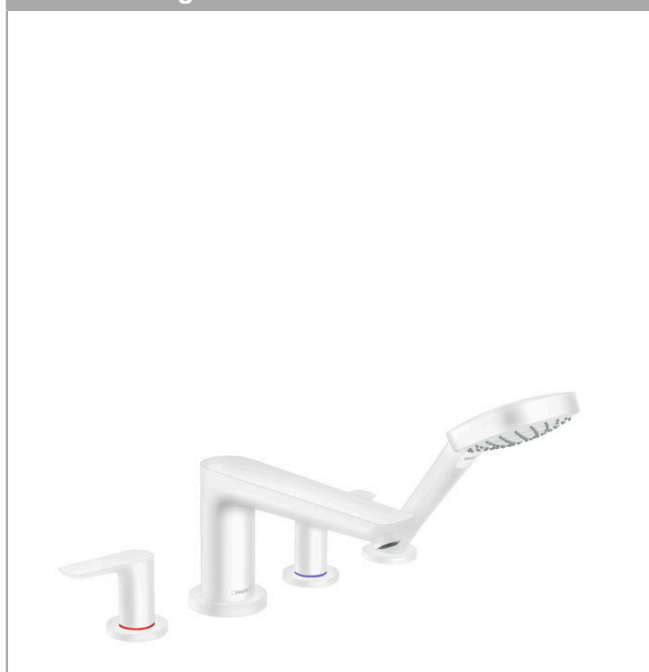

Talis E
4-hole rim-mounted bath mixer
Surfaces: **matt white** Art. no. : **71748700**

Description

product features

- Consists of: 4-hole rim-mounted bath mixer, hand shower
- spout 196 mm long
- designed to run 2 outlets
- Maximum pull-out length of hand shower: 1.60 m
- Flow rate (at 3 bar): 22 l/min
- Non-return valve
- operating pressure: min. 1 bar / max. 10 bar
- WRAS 1909075

Article Details

Price excl. VAT £ 542.50

Technology

Certificates

Product image