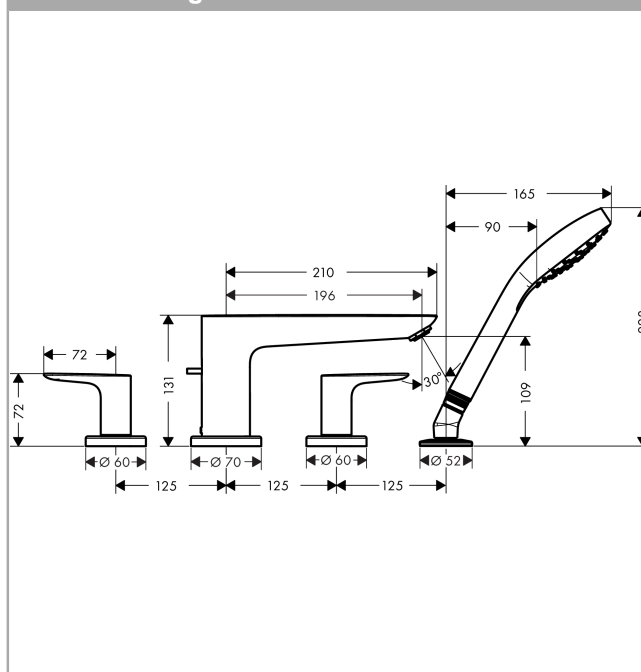

Talis E
4-hole rim-mounted bath mixer
 Surfaces: **matt white** Art. no. : **71748700**

Description

product features

- Consists of: 4-hole rim-mounted bath mixer, hand shower
- spout 196 mm long
- designed to run 2 outlets
- Maximum pull-out length of hand shower: 1.60 m
- Flow rate (at 3 bar): 22 l/min
- Non-return valve
- operating pressure: min. 1 bar / max. 10 bar
- WRAS 1909075

Article Details

Price excl. VAT £ 542.50

Technology

Certificates

Product image

Scale drawing

Flowchart