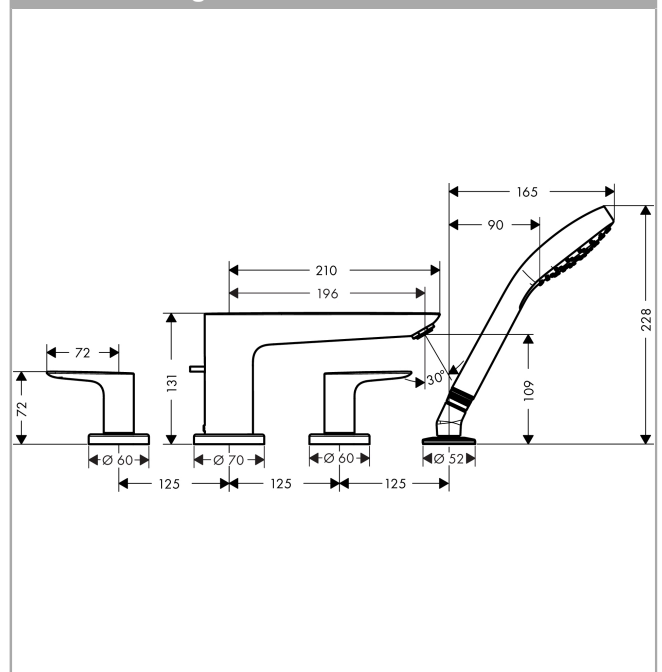

#### product features

- Consists of: 4-hole rim-mounted bath mixer, hand shower
- spout 196 mm long
- designed to run 2 outlets
- Maximum pull-out length of hand shower: 1.60 m
- Flow rate (at 3 bar): 22 l/min
- Non-return valve
- operating pressure: min. 1 bar / max. 10 bar
- WRAS 1909075

### Scale drawing