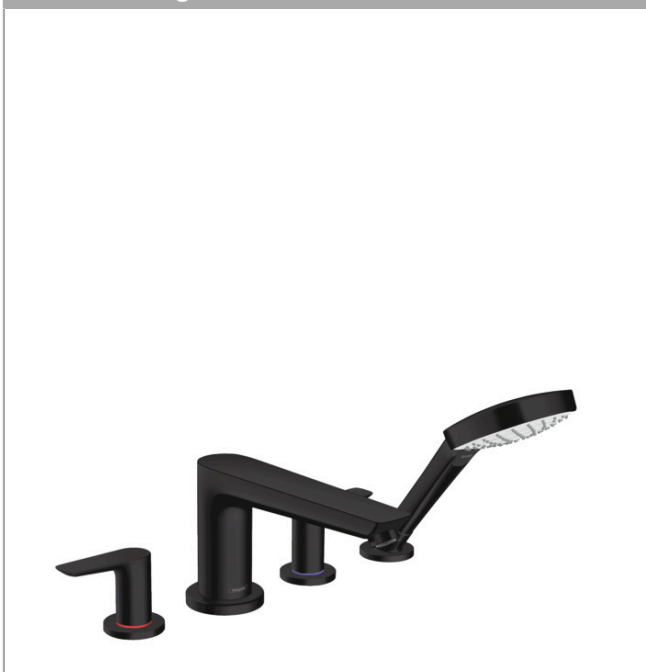

Talis E
4-hole rim-mounted bath mixer
Surfaces: **matt black** Art. no. : **71748670**

Description

product features

- Consists of: 4-hole rim-mounted bath mixer, hand shower
- spout 196 mm long
- designed to run 2 outlets
- Maximum pull-out length of hand shower: 1.60 m
- Flow rate (at 3 bar): 22 l/min
- Non-return valve
- operating pressure: min. 1 bar / max. 10 bar
- WRAS 1909075

Article Details

Price excl. VAT £ 542.50

Technology

Certificates

Product image