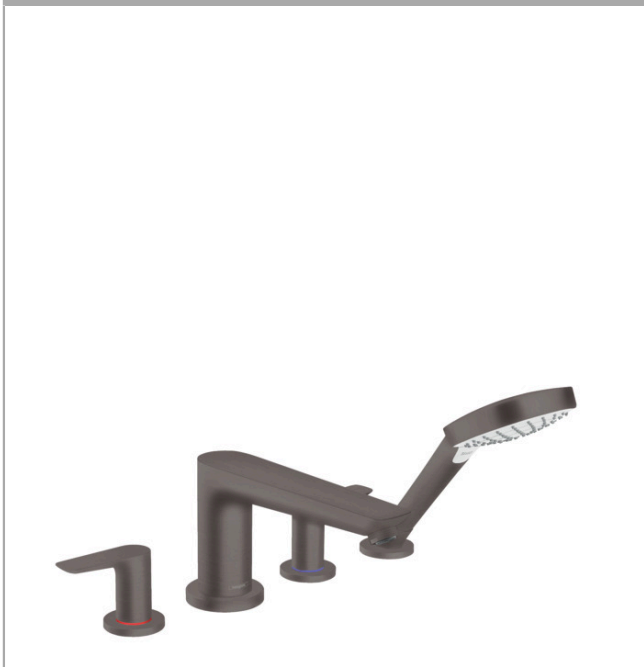

Talis E

4-hole rim-mounted bath mixer

Surfaces: **brushed black chrome**   Art. no. : **71748340**

Description

product features

- Consists of: 4-hole rim-mounted bath mixer, hand shower
- spout 196 mm long
- designed to run 2 outlets
- Maximum pull-out length of hand shower: 1.60 m
- Flow rate (at 3 bar): 22 l/min
- Non-return valve
- operating pressure: min. 1 bar / max. 10 bar
- WRAS 1909075

Article Details

Price excl. VAT

£ 581.30

Technology

Certificates

Product image