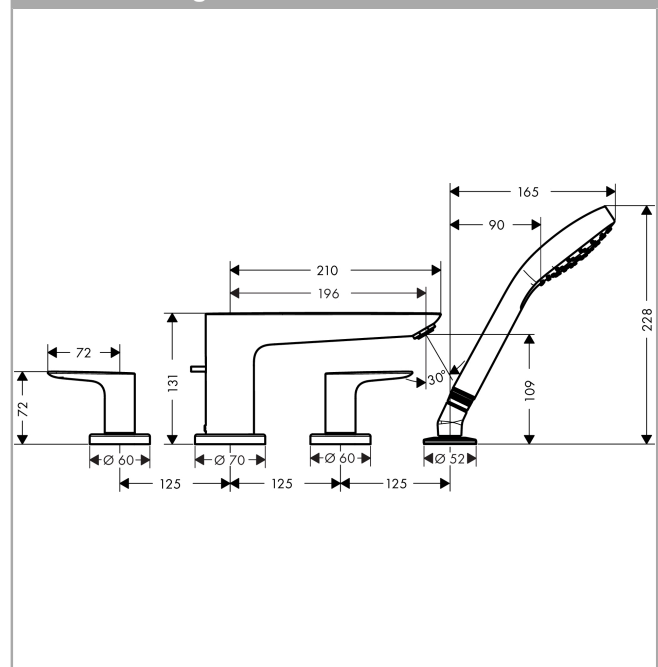

Talis E**4-hole rim-mounted bath mixer**Surfaces: **brushed black chrome** Art. no. : **71748340****Description****product features**

- Consists of: 4-hole rim-mounted bath mixer, hand shower
- spout 196 mm long
- designed to run 2 outlets
- Maximum pull-out length of hand shower: 1.60 m
- Flow rate (at 3 bar): 22 l/min
- Non-return valve
- operating pressure: min. 1 bar / max. 10 bar
- WRAS 1909075

Article Details

Price excl. VAT

£ 581.30

Technology**Certificates****Product image****Scale drawing****Flowchart**