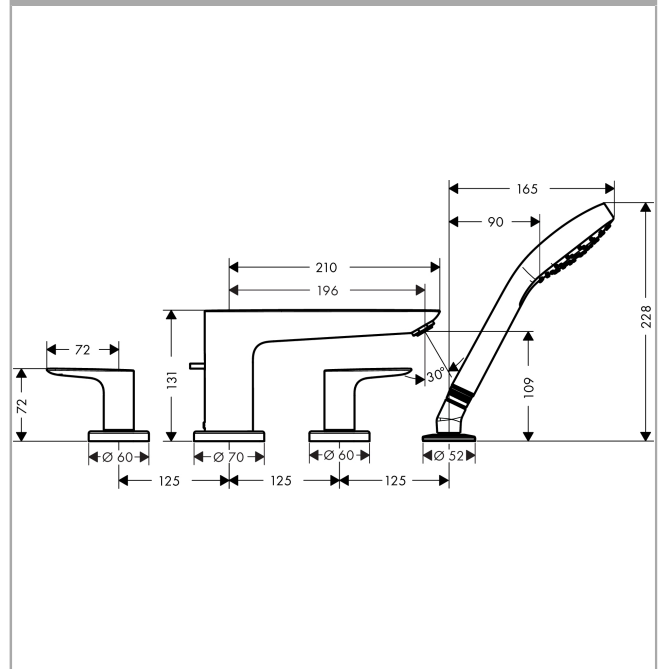

#### product features

- Consists of: 4-hole rim-mounted bath mixer, hand shower
- spout 196 mm long
- designed to run 2 outlets
- Maximum pull-out length of hand shower: 1.60 m
- Flow rate (at 3 bar): 22 l/min
- Non-return valve
- operating pressure: min. 1 bar / max. 10 bar
- WRAS 1909075

### Scale drawing