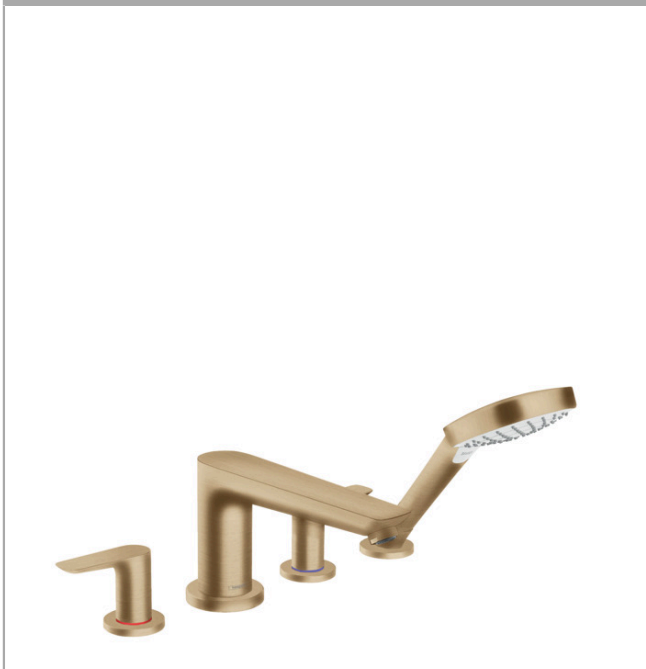

Talis E
4-hole rim-mounted bath mixer
Surfaces: **brushed bronze** Art. no. : **71748140**

Description

product features

- Consists of: 4-hole rim-mounted bath mixer, hand shower
- spout 196 mm long
- designed to run 2 outlets
- Maximum pull-out length of hand shower: 1.60 m
- Flow rate (at 3 bar): 22 l/min
- Non-return valve
- operating pressure: min. 1 bar / max. 10 bar
- WRAS 1909075

Article Details

Price excl. VAT £ 581.30

Technology

Certificates

Product image