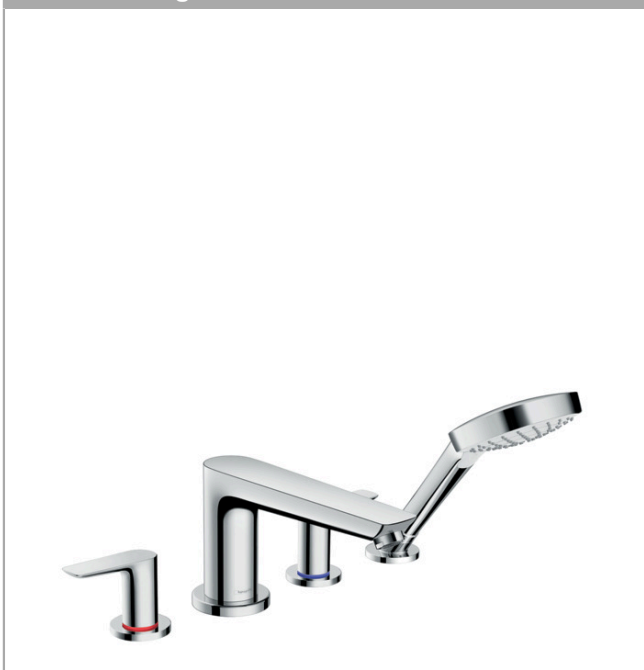

Talis E
4-hole rim-mounted bath mixer
Surfaces: **chrome** Art. no. : **71748000**

Description

product features

- Consists of: 4-hole rim-mounted bath mixer, hand shower
- spout 196 mm long
- designed to run 2 outlets
- Maximum pull-out length of hand shower: 1.60 m
- Flow rate (at 3 bar): 22 l/min
- Non-return valve
- operating pressure: min. 1 bar / max. 10 bar
- WRAS 1909075

Article Details

Price excl. VAT

£ 387.50

Technology

Certificates

Product image