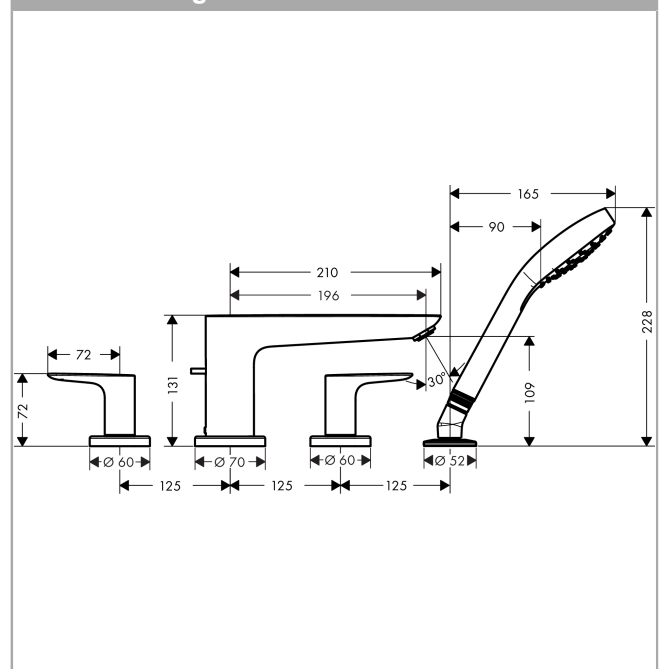

Talis E
4-hole rim-mounted bath mixer
 Surfaces: **chrome** Art. no. : **71748000**

Description

product features

- Consists of: 4-hole rim-mounted bath mixer, hand shower
- spout 196 mm long
- designed to run 2 outlets
- Maximum pull-out length of hand shower: 1.60 m
- Flow rate (at 3 bar): 22 l/min
- Non-return valve
- operating pressure: min. 1 bar / max. 10 bar
- WRAS 1909075

Article Details

Price excl. VAT

£ 387.50

Technology

Certificates

Product image

Scale drawing

Flowchart